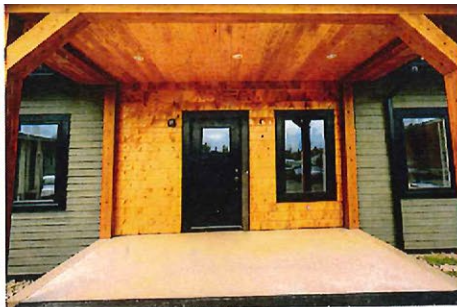

MILLERS RUN

— LYNDONVILLE, VERMONT —

NEW CONSTRUCTION - \$2600/MO

875SF - 2 BEDROOM, 1.5 BATH

LOCATED IN LYNDONVILLE AT
28 DOTTIE DRIVE
(OLD 911 ADDRESS OF 481 GILMAN RD)

These are the most energy-efficient and beautiful
condos. in northeast Vermont.

Heat and AC, hardwood floors, solid
construction and high-end finishes
throughout.

(802) 473-8099

Included:
trash, plowing,
lawn care and
water/sewer.

Approval based on
background and
credit checks.

CALL TODAY
(802) 473-8099