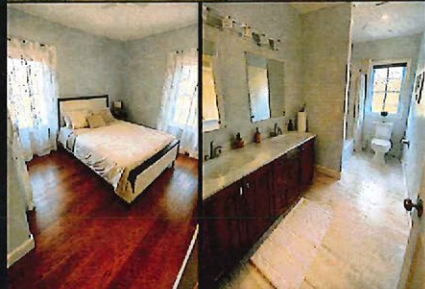

QUALITY. EFFICIENCY. BEAUTY.
THIS IS MILLERS RUN.

SCHEDULE A TOUR TODAY!
WELCOME HOME TO MILLERS RUN.

(802) 473-8099