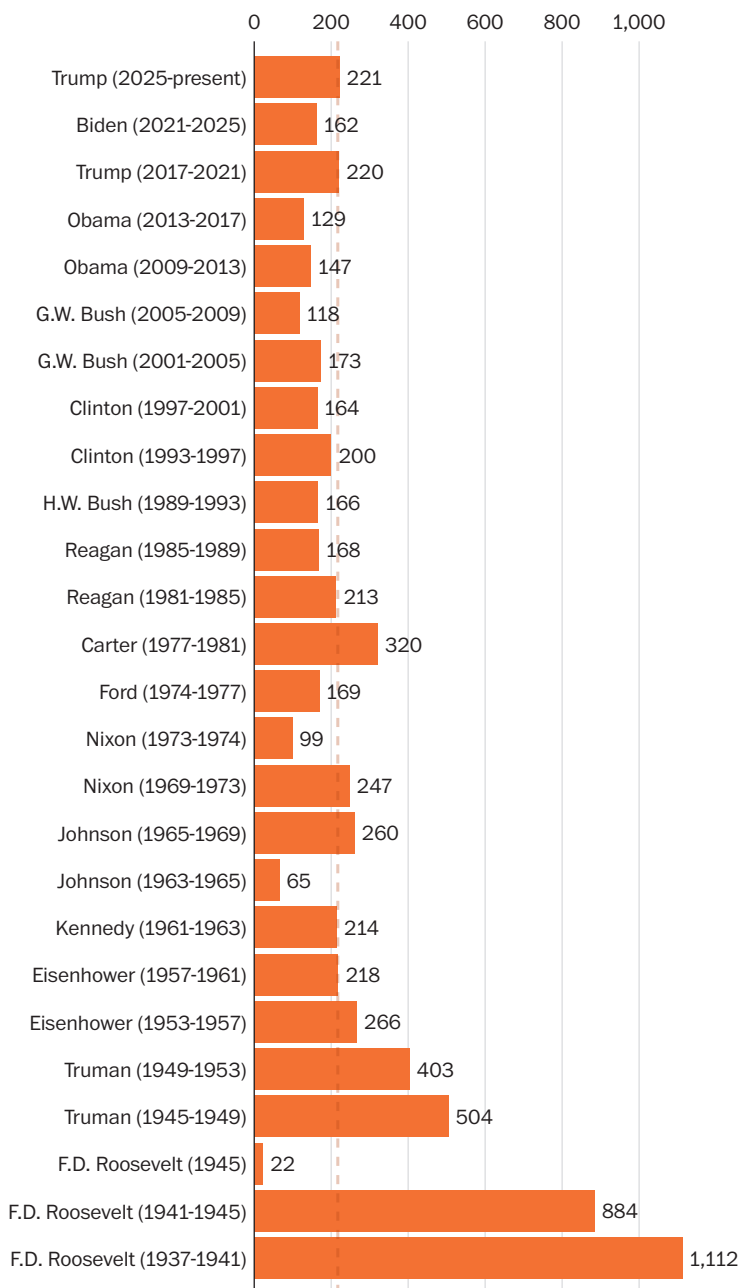

Trump's executive orders this year surpass his entire first term

Number of executive orders, by presidential term

Data as of Dec. 15, 2025. Executive orders before 1937 were often not clearly numbered or categorized and are thus excluded from this analysis.