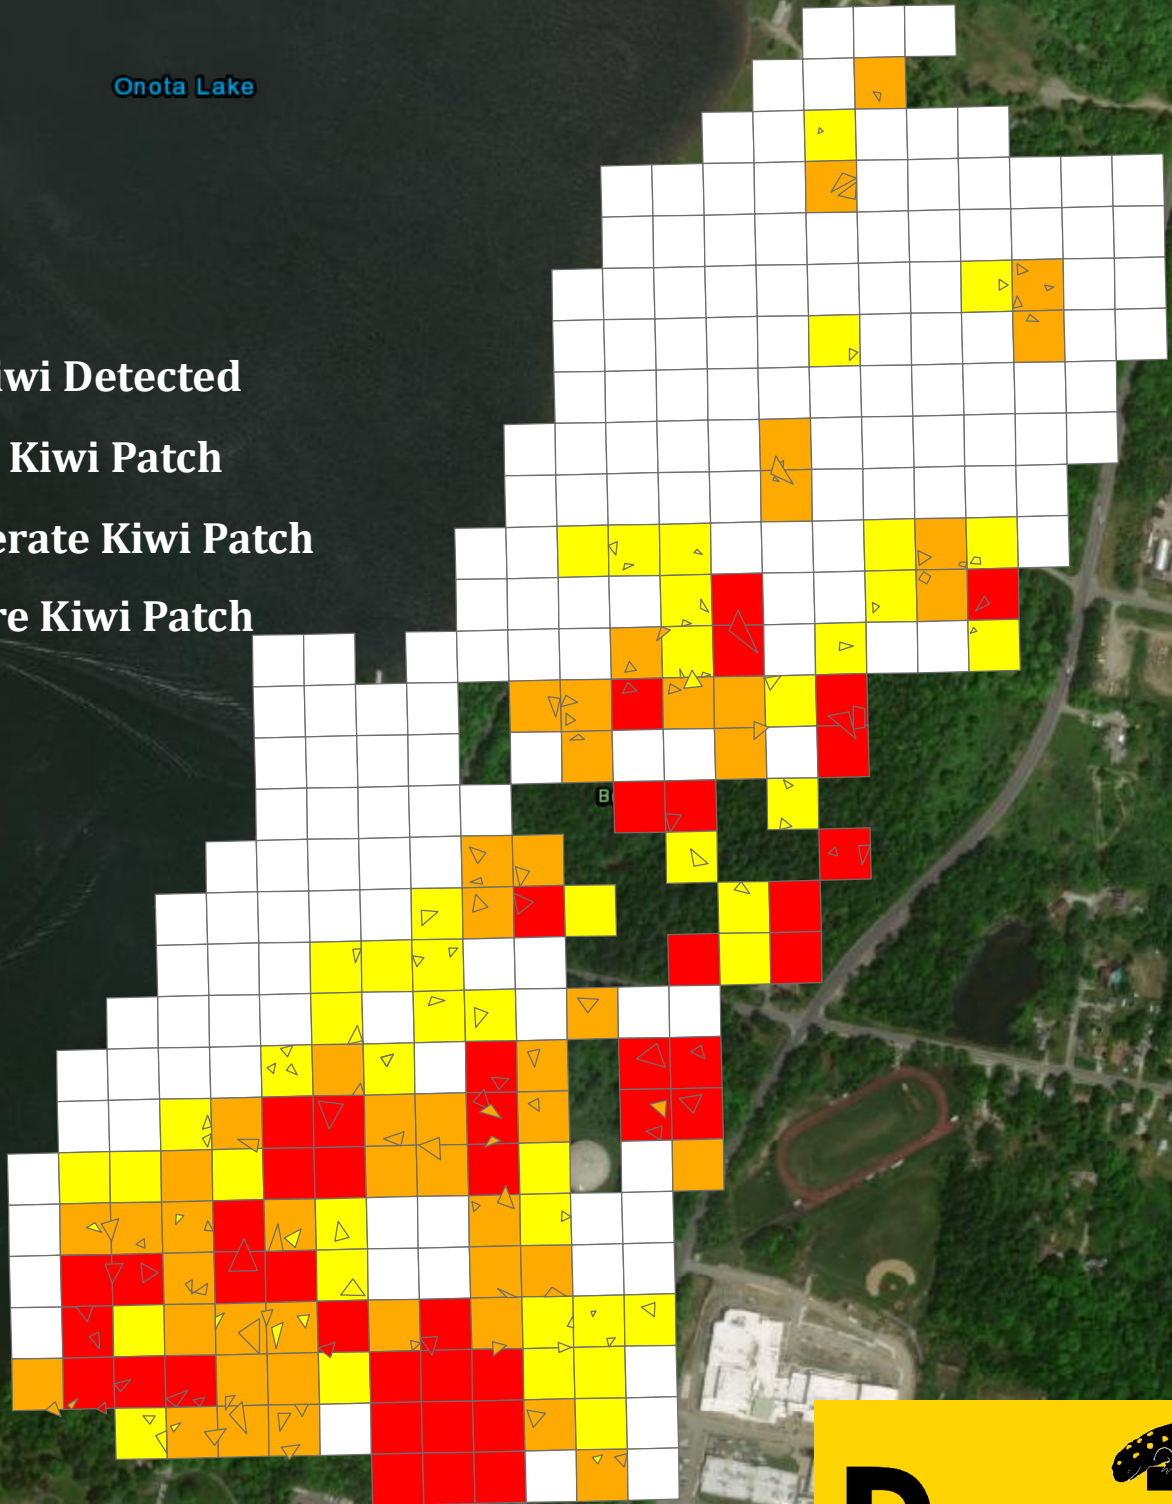

# Invasive Hardy Kiwi Survey Summer 2017

Onota Lake

-  No Kiwi Detected
-  Light Kiwi Patch
-  Moderate Kiwi Patch
-  Severe Kiwi Patch

Source: Esri, Maxar, GeoEye, Earthstar Geographics, CNES/Airbus DS, USDA, USGS, AeroGRID, IGN, and the GIS User Community, Esri, HERE, Garmin, (c) OpenStreetMap contributors, and the GIS user community