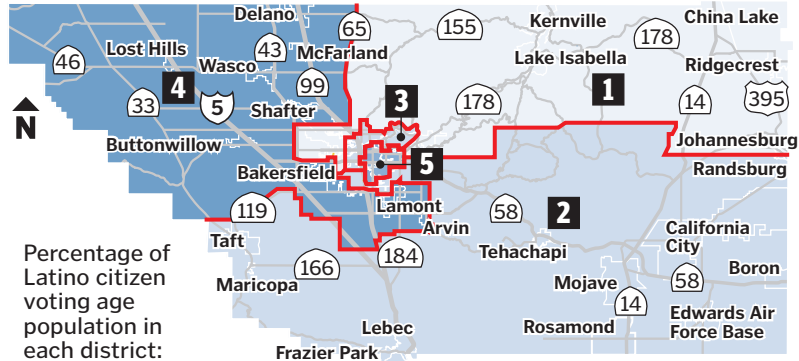

New Kern County supervisorial district boundaries

District 1
Mick Gleason
18% Hispanic

District 2
Zack Scrivner
28% Hispanic

District 3
Mike Maggard
31% Hispanic

District 4
David Couch
68% Hispanic

District 5
Leticia Perez
63% Hispanic