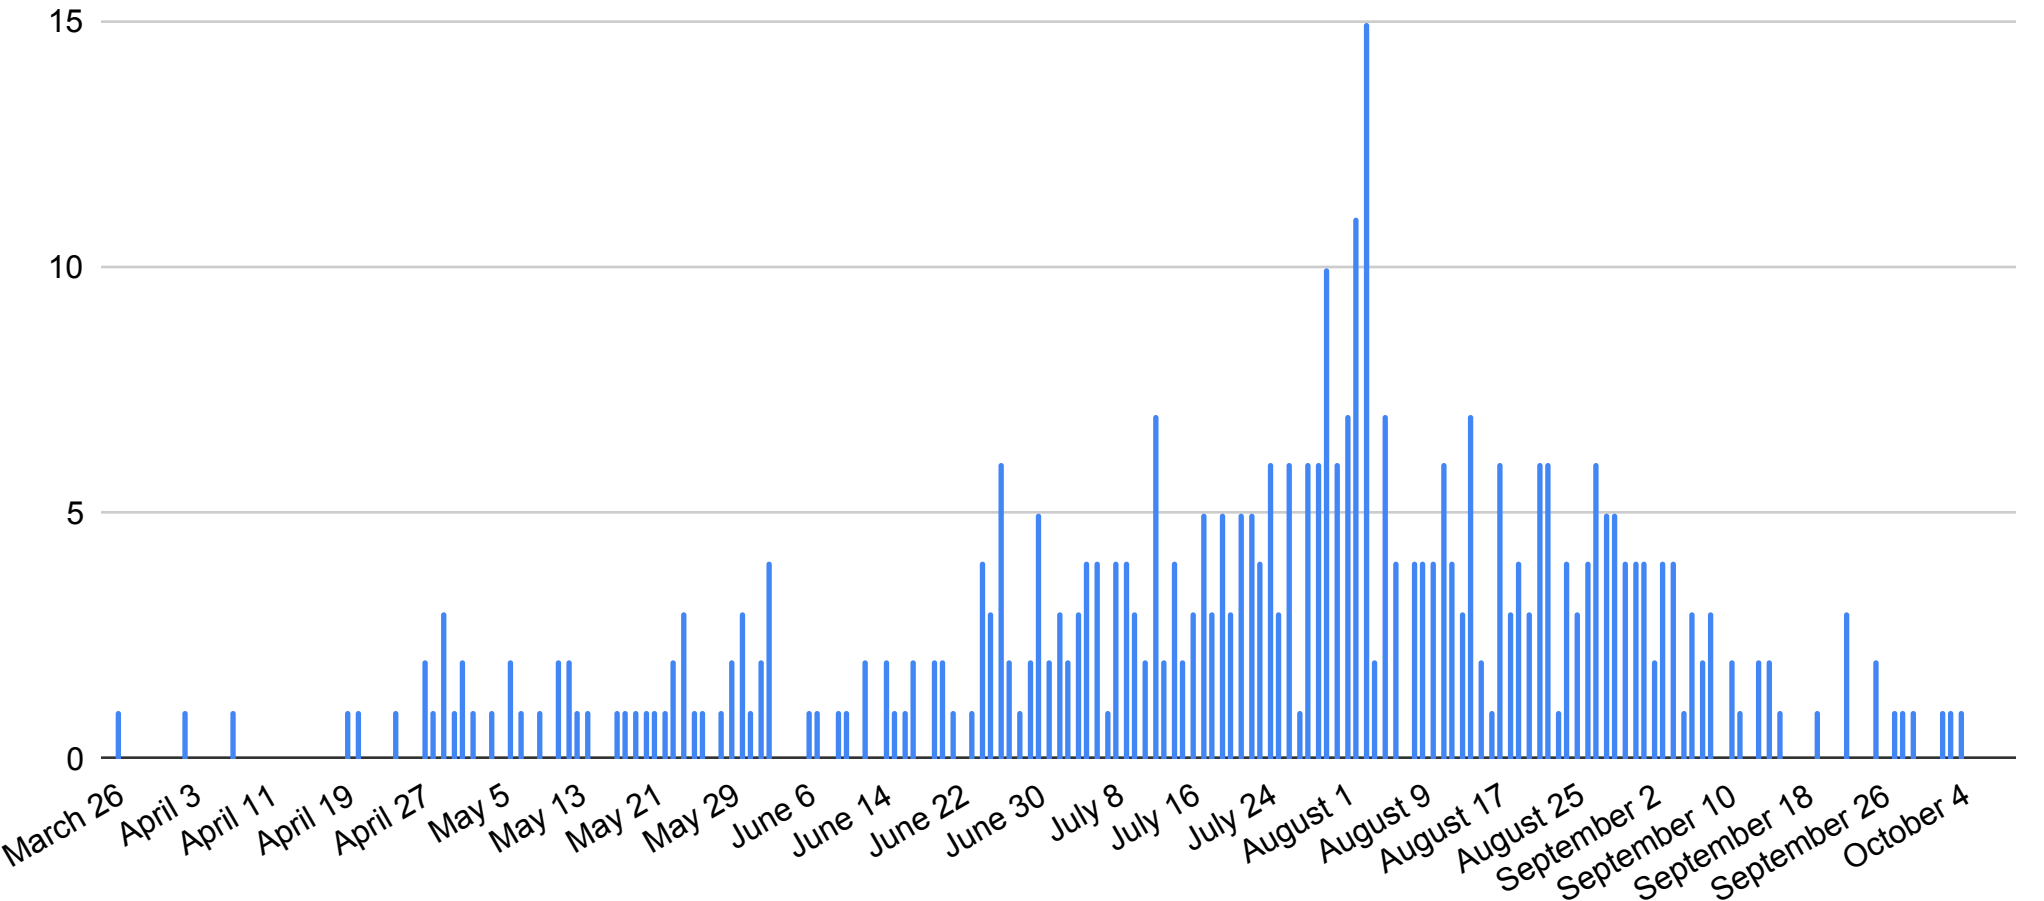

# COVID-19 deaths per day in Kern County (406 total)

Data from Kern County COVID-19 dashboard