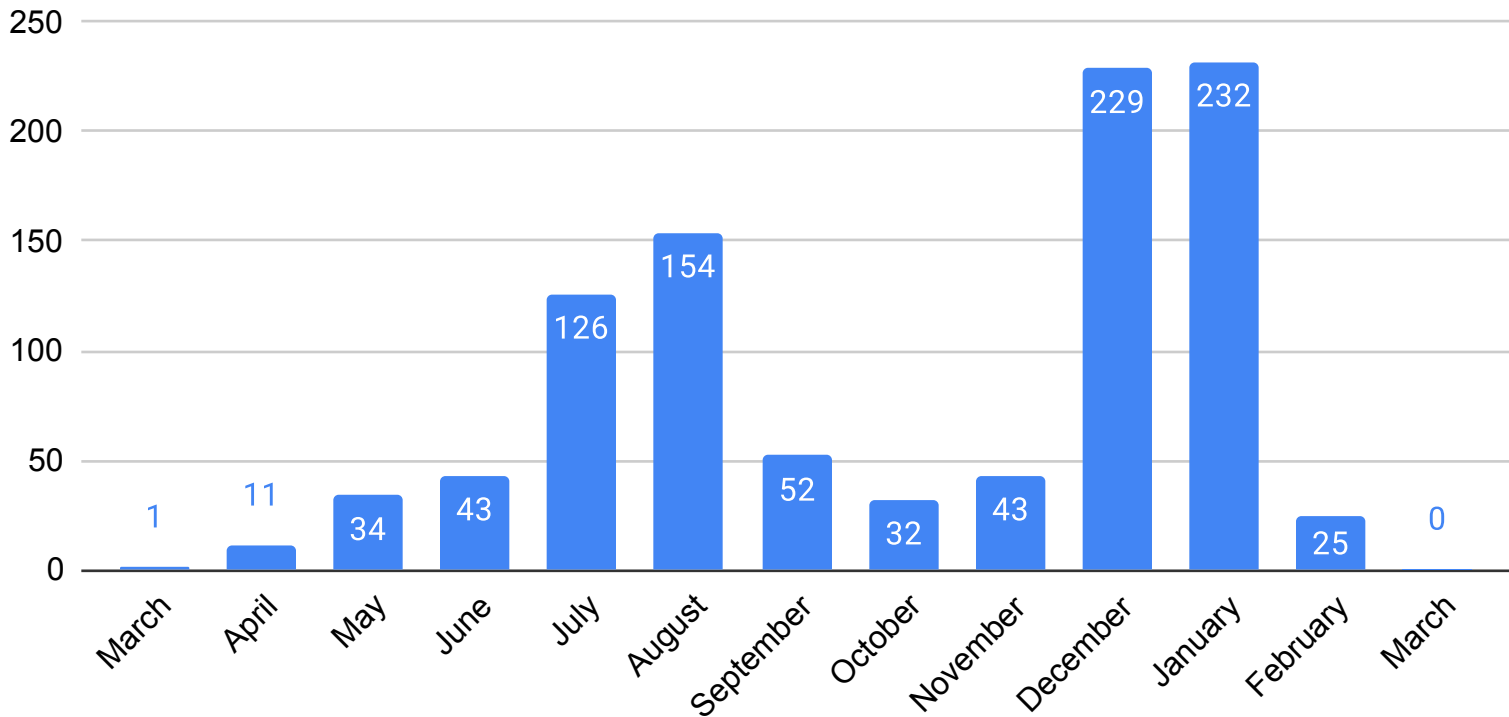

# Monthly COVID-19 deaths in Kern County

Source: Kern County Public Health Services