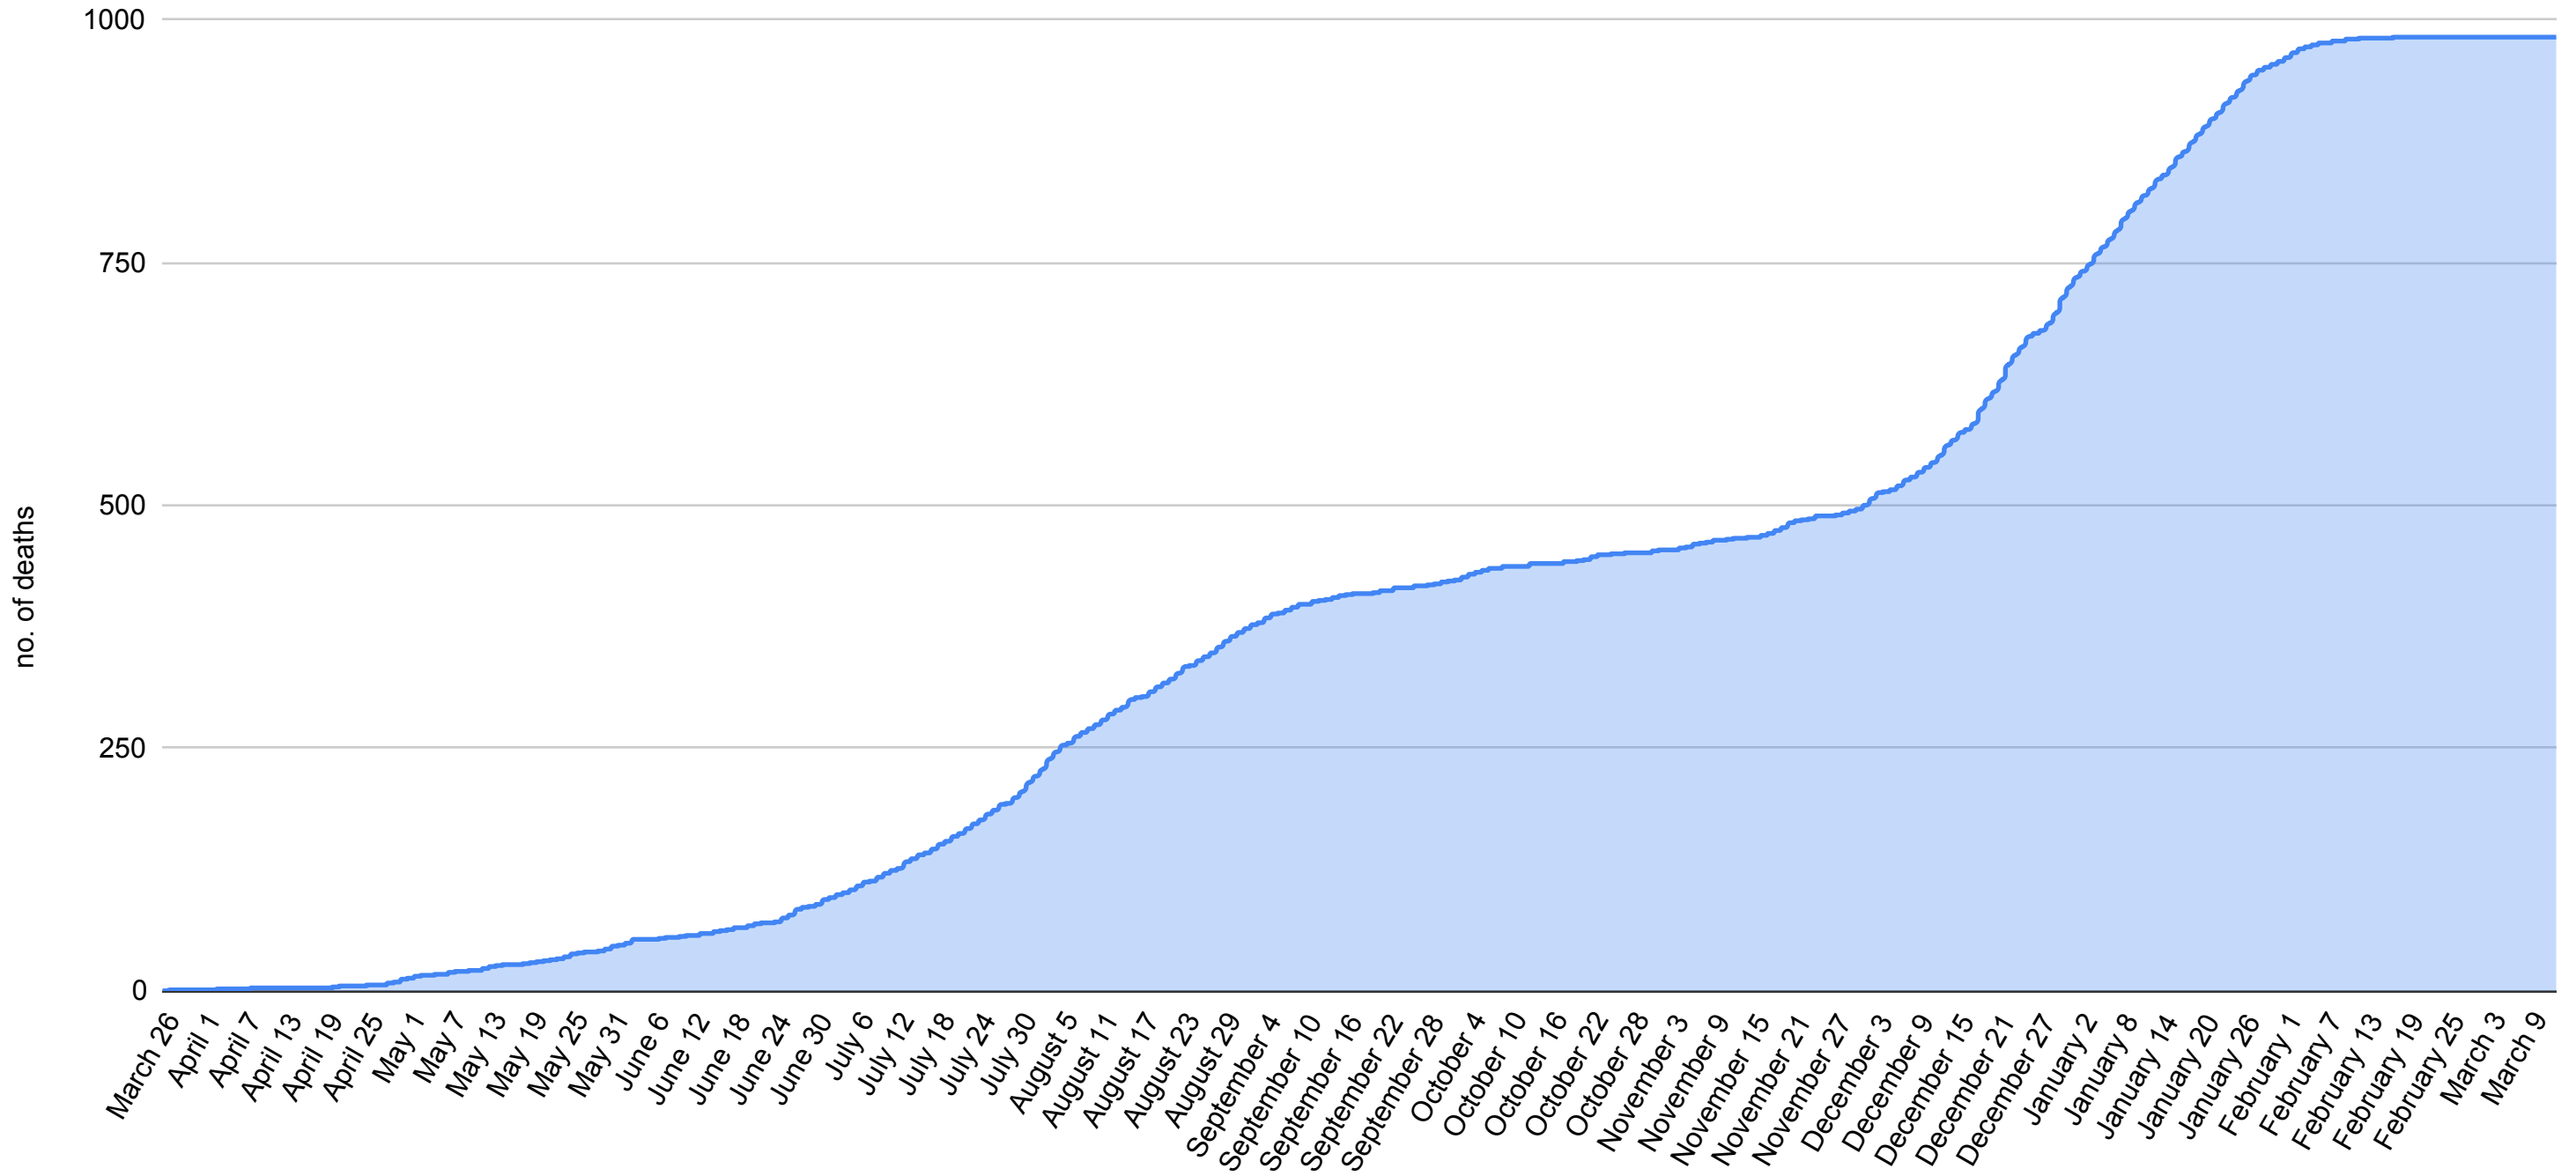

Deaths from COVID-19 in Kern County (982 total)

Data from Kern County COVID-19 dashboard