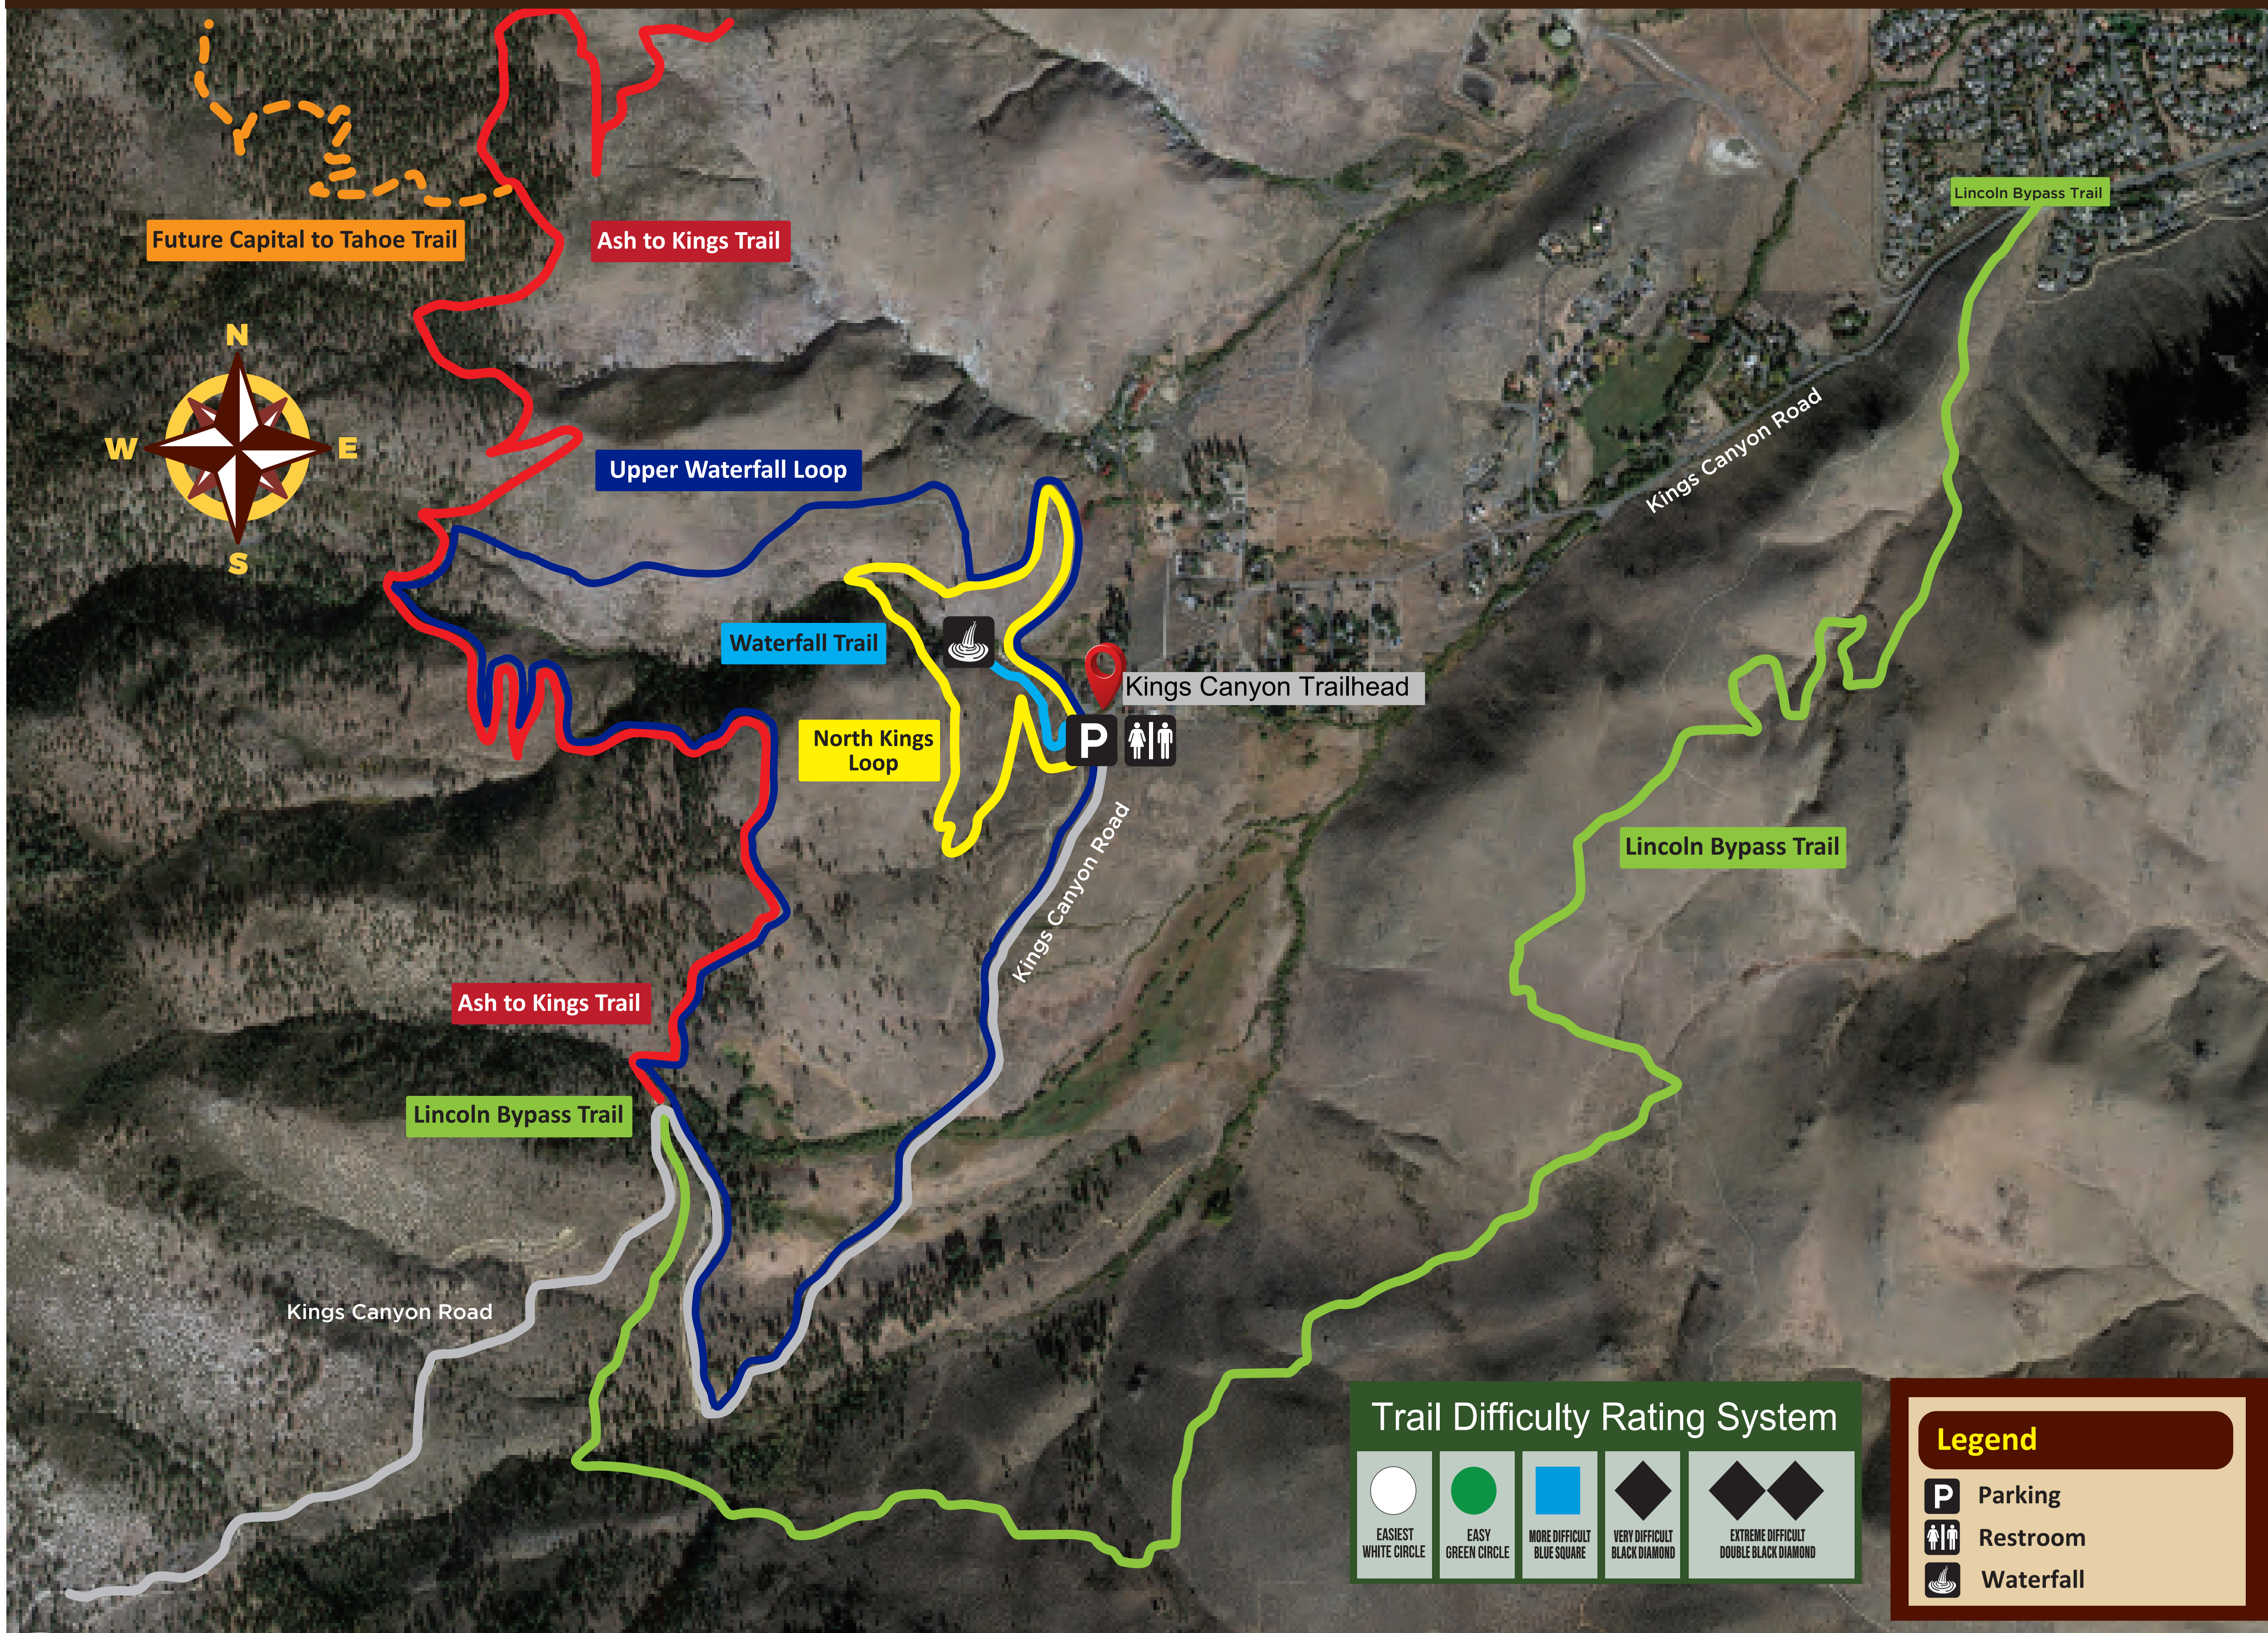

Kings Canyon Trail System

Trail Difficulty Rating System

EASIEST WHITE CIRCLE	EASY GREEN CIRCLE	MORE DIFFICULT BLUE SQUARE	VERY DIFFICULT BLACK DIAMOND	EXTREME DIFFICULT DOUBLE BLACK DIAMOND

Legend

	Parking
	Restroom
	Waterfall

ID	Trail Name	Length	Rating	Grade	Trail Use	Trail Restrictions
	Waterfall Trail	0.3 miles		10% avg., 17% max.		
	North Kings Loop	1.8 miles		10% avg., 20% max.		
	Upper Waterfall Loop	4.4 miles		10% avg., 20% max.		
	Ash to Kings Trail	7.4 miles		7% avg., 17% max.		
	Lincoln Bypass Trail	4.4 miles		7% avg., 17% max.		
	Kings Canyon Road	9.3 miles	Variable	10% avg., 17% max.		

Trail Use Key

	Hikers
	Dogs <i>On leash or voice control</i>
	Mountain Bikes
	Equestrians
	No Dogs
	No Mountain Bikes
	No Equestrians
	No OHV's