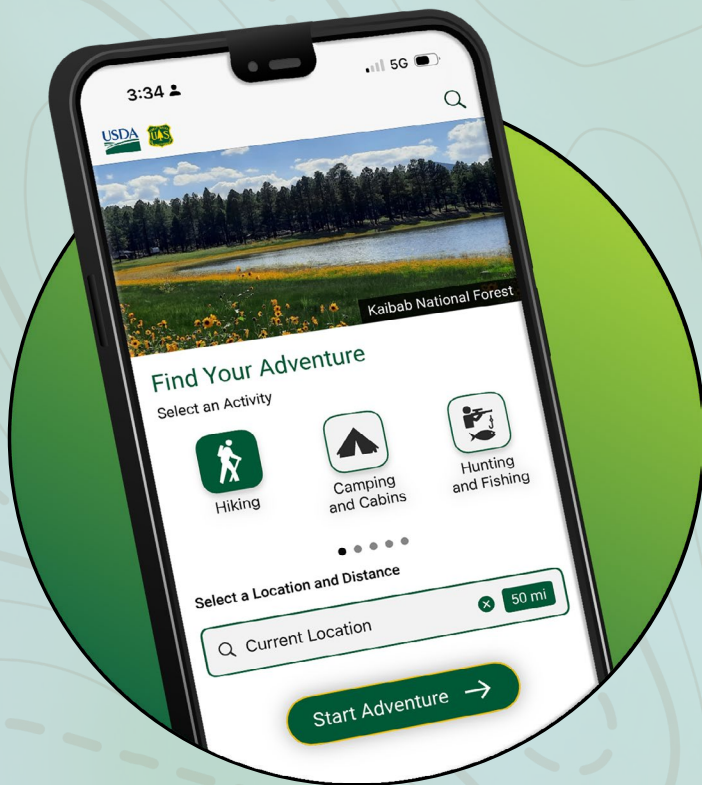

Forest Service
U.S. DEPARTMENT OF AGRICULTURE

NO signal? NO problem!

Download maps **BEFORE** you go.

The **National Forests and Grasslands** app delivers offline maps, safety alerts, and the most comprehensive set of recreation sites and trails the Forest Service has ever made available to the public.

DOWNLOAD NOW

The *only* official app!

1. Download the app.
2. Download your map.
3. Access Offline.

View alerts straight
from the Forest Service.

Search “National Forests & Grasslands”
in the app store or scan the QR code.