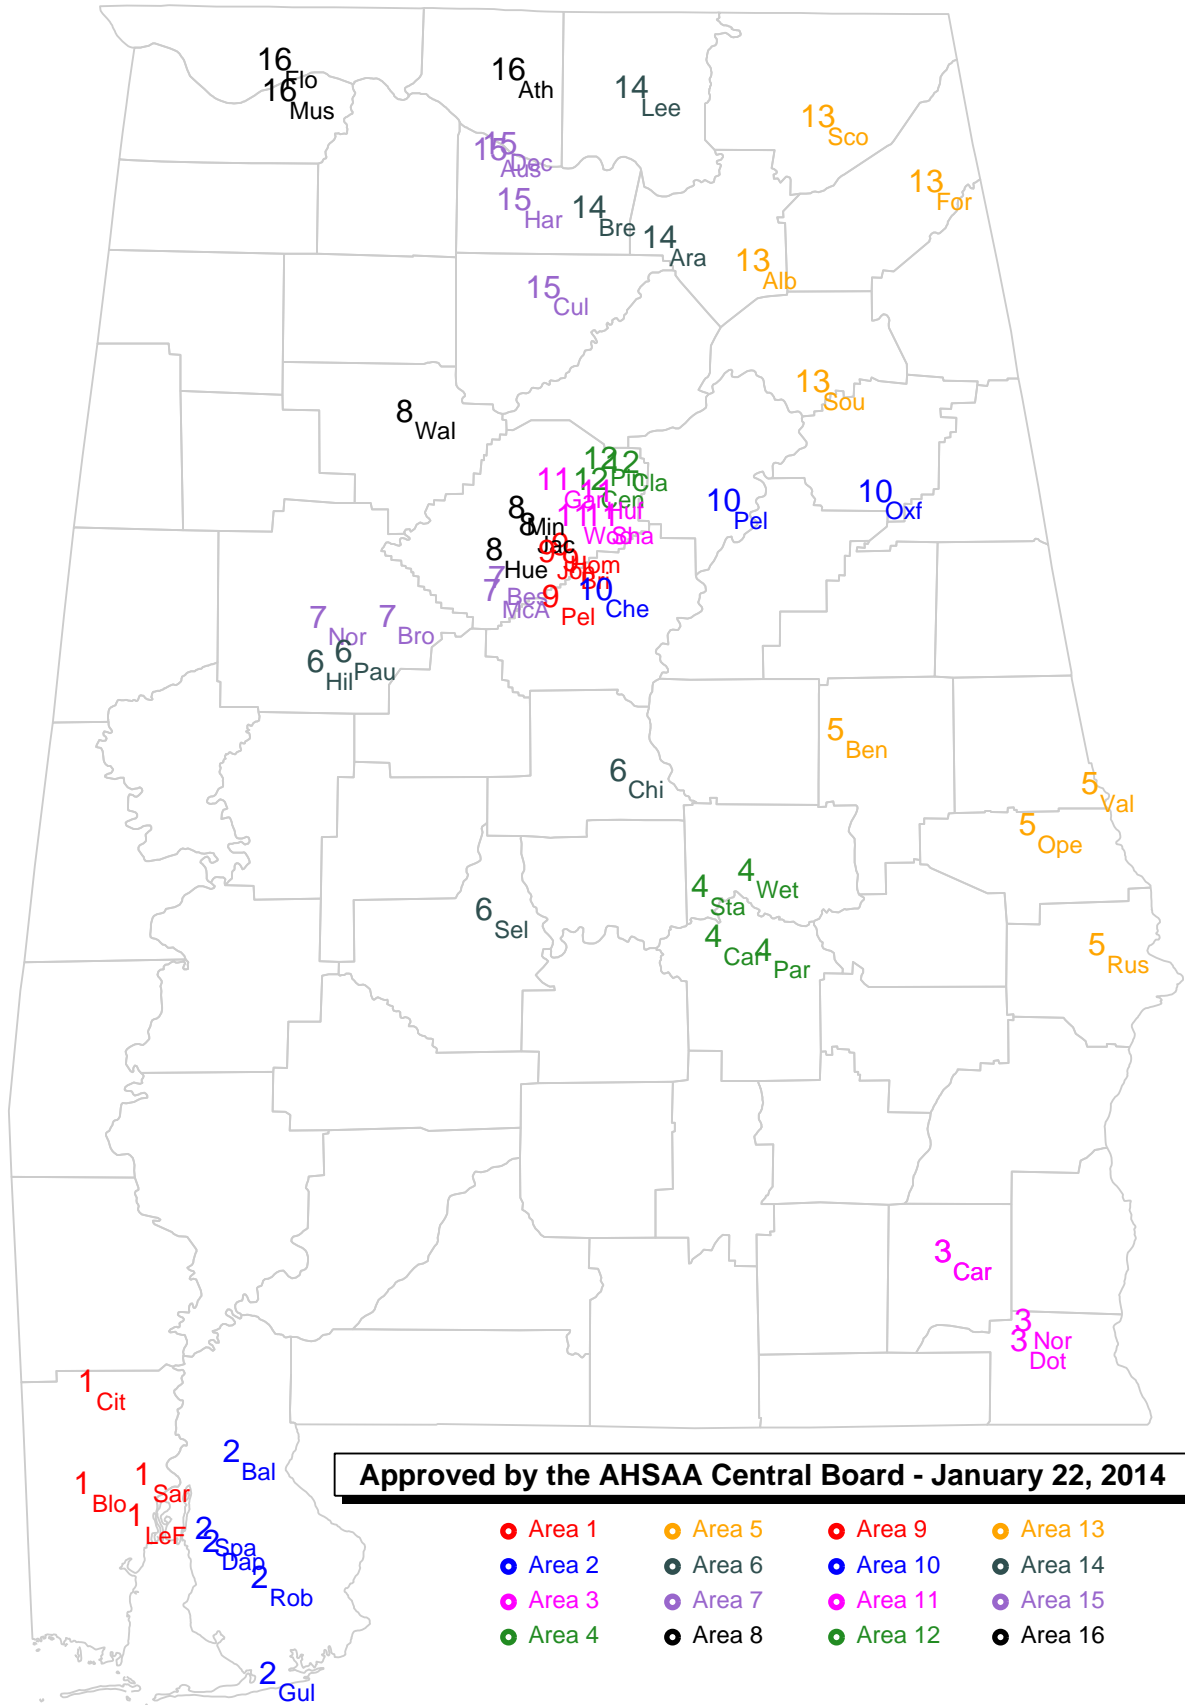

AHSAA Class 6A Basketball (2014-16)