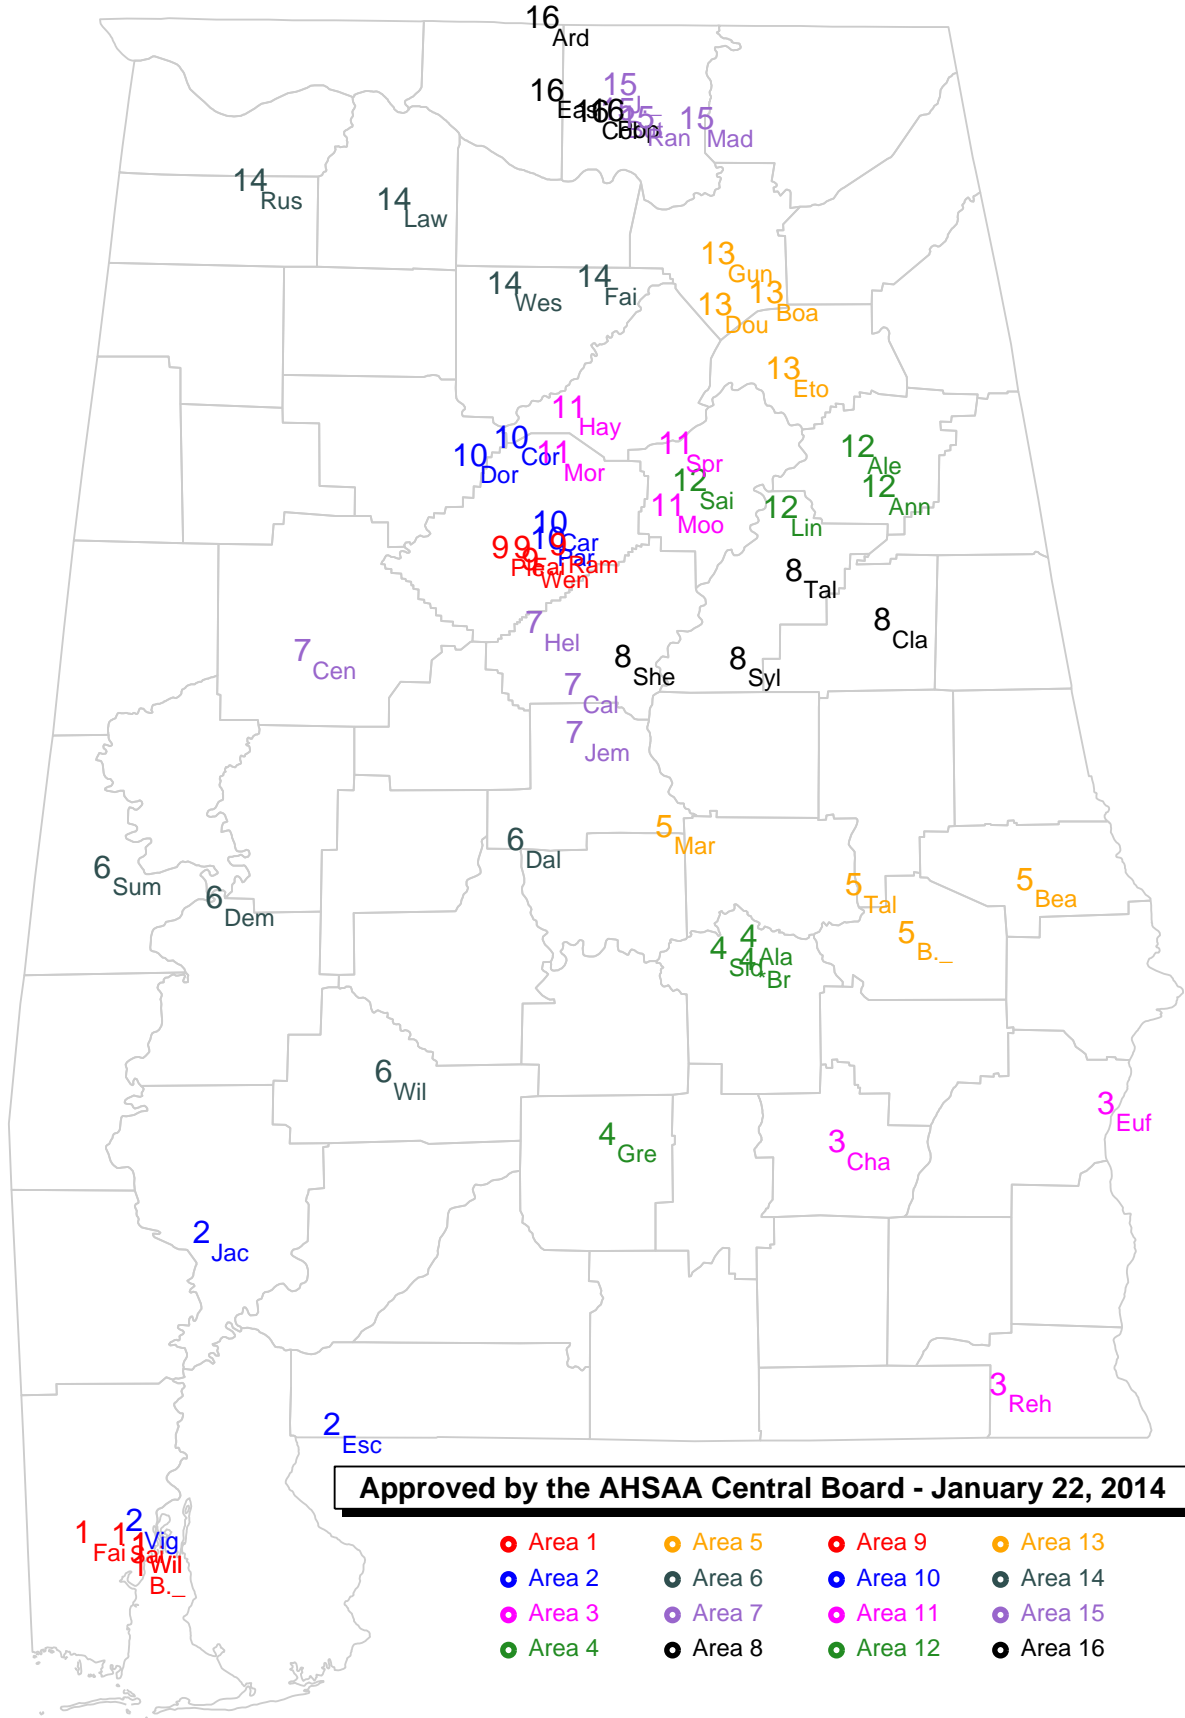

Area 2

Escambia Co.
Jackson
Vigor

Area 3

Charles Henderson
Eufaula
Rehobeth

Area 4

*Brewbaker Tech
Alabama Chr.
Greenville
Sidney Lanier

Area 5

B. T. Washington
Beauregard
Marbury
Tallassee

Area 10

Carver Birmingham
Corner
Dora
Parker

Area 11

Hayden
Moody
Mortimer Jordan
Springville

Area 12

Alexandria
Anniston
Lincoln
Saint Clair Co.

Area 13

Boaz
Douglas
Etowah
Guntersville

Area 14

Fairview
Lawrence Co.
Russellville
West Point

Area 15

Butler
J. O. Johnson
Madison Co.
Randolph

Area 16

Ardmore
Columbia
East Limestone
Pope John Paul II

Total number of schools:

62

AHSAA Class 5A Basketball (2014-16)

CLASS 4A

Area 1

Satsuma
UMS-Wright
W. S. Neal

Area 2

Andalusia
Ashford
Headland
Straughn

Area 3

Clarke Co.
Monroe Co.
Southside Selma
Thomasville