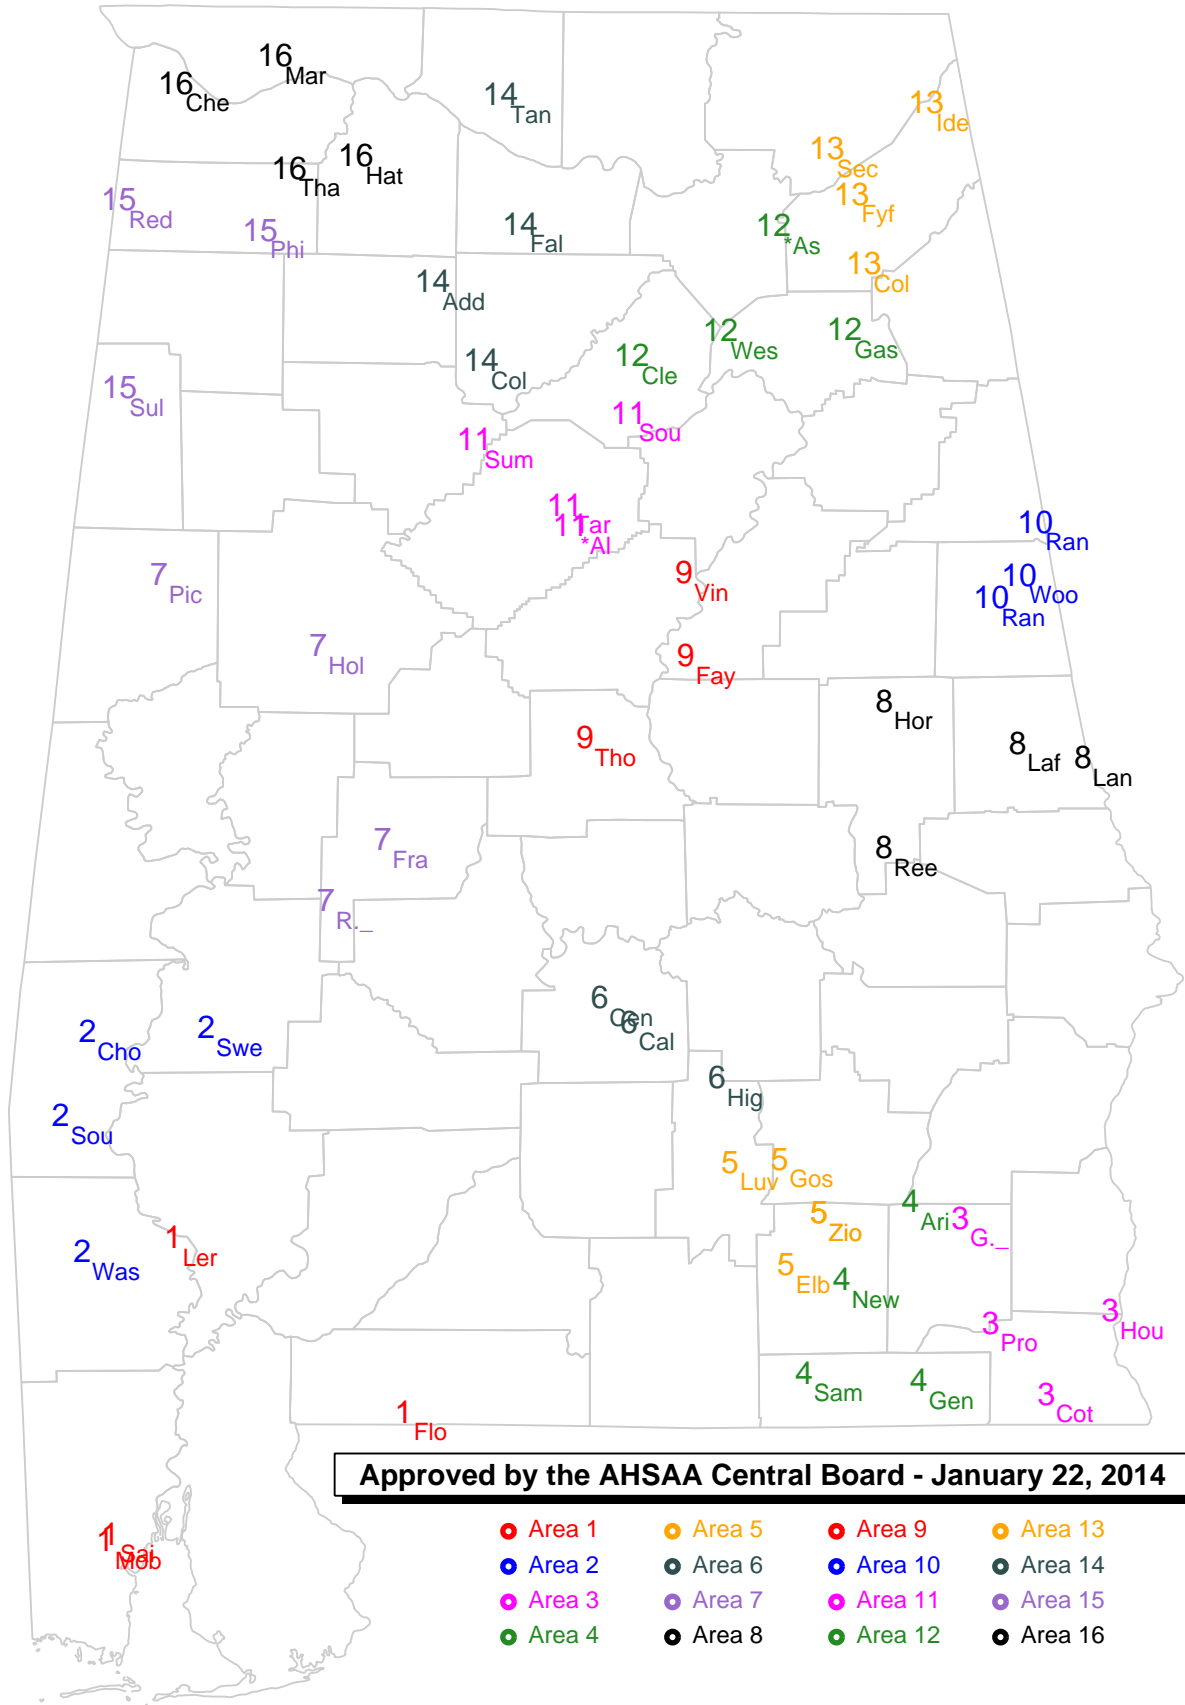

AHSAA Class 2A Basketball (2014-16)