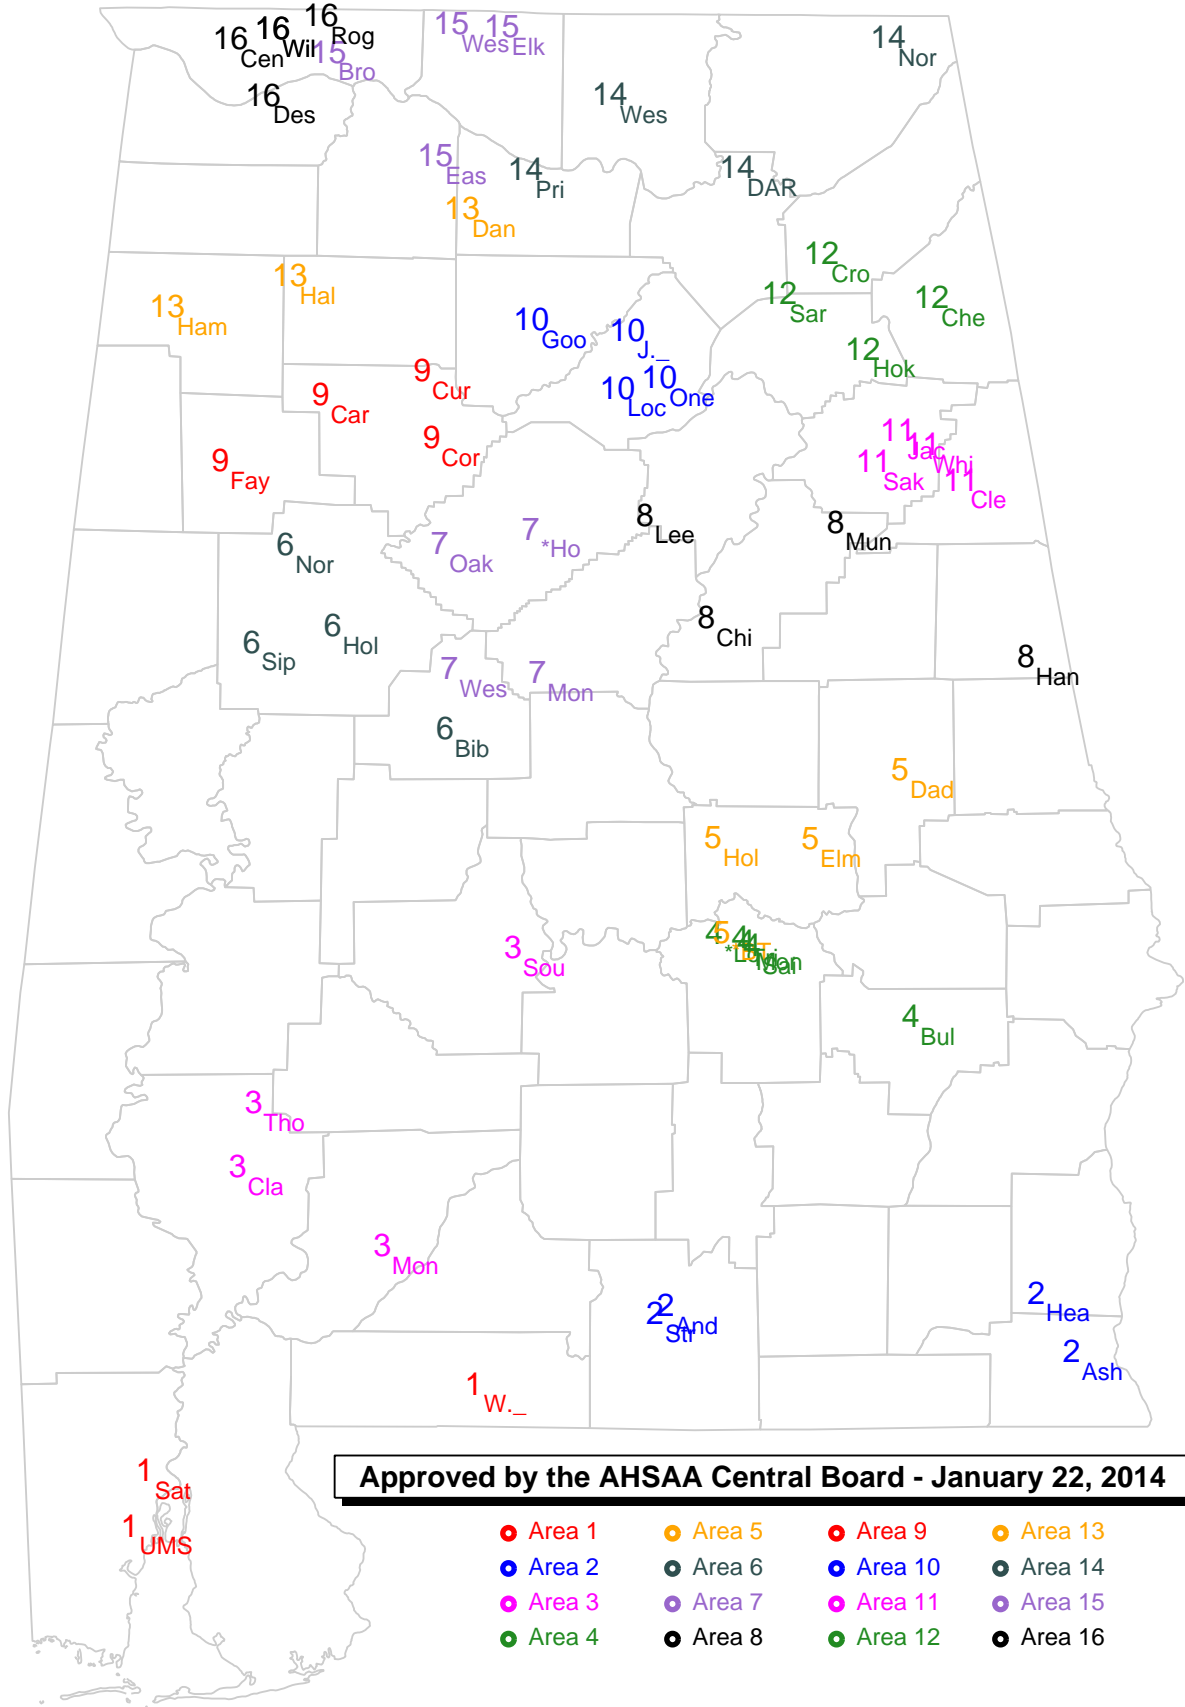

AHSAA Class 4A Basketball (2014-16)