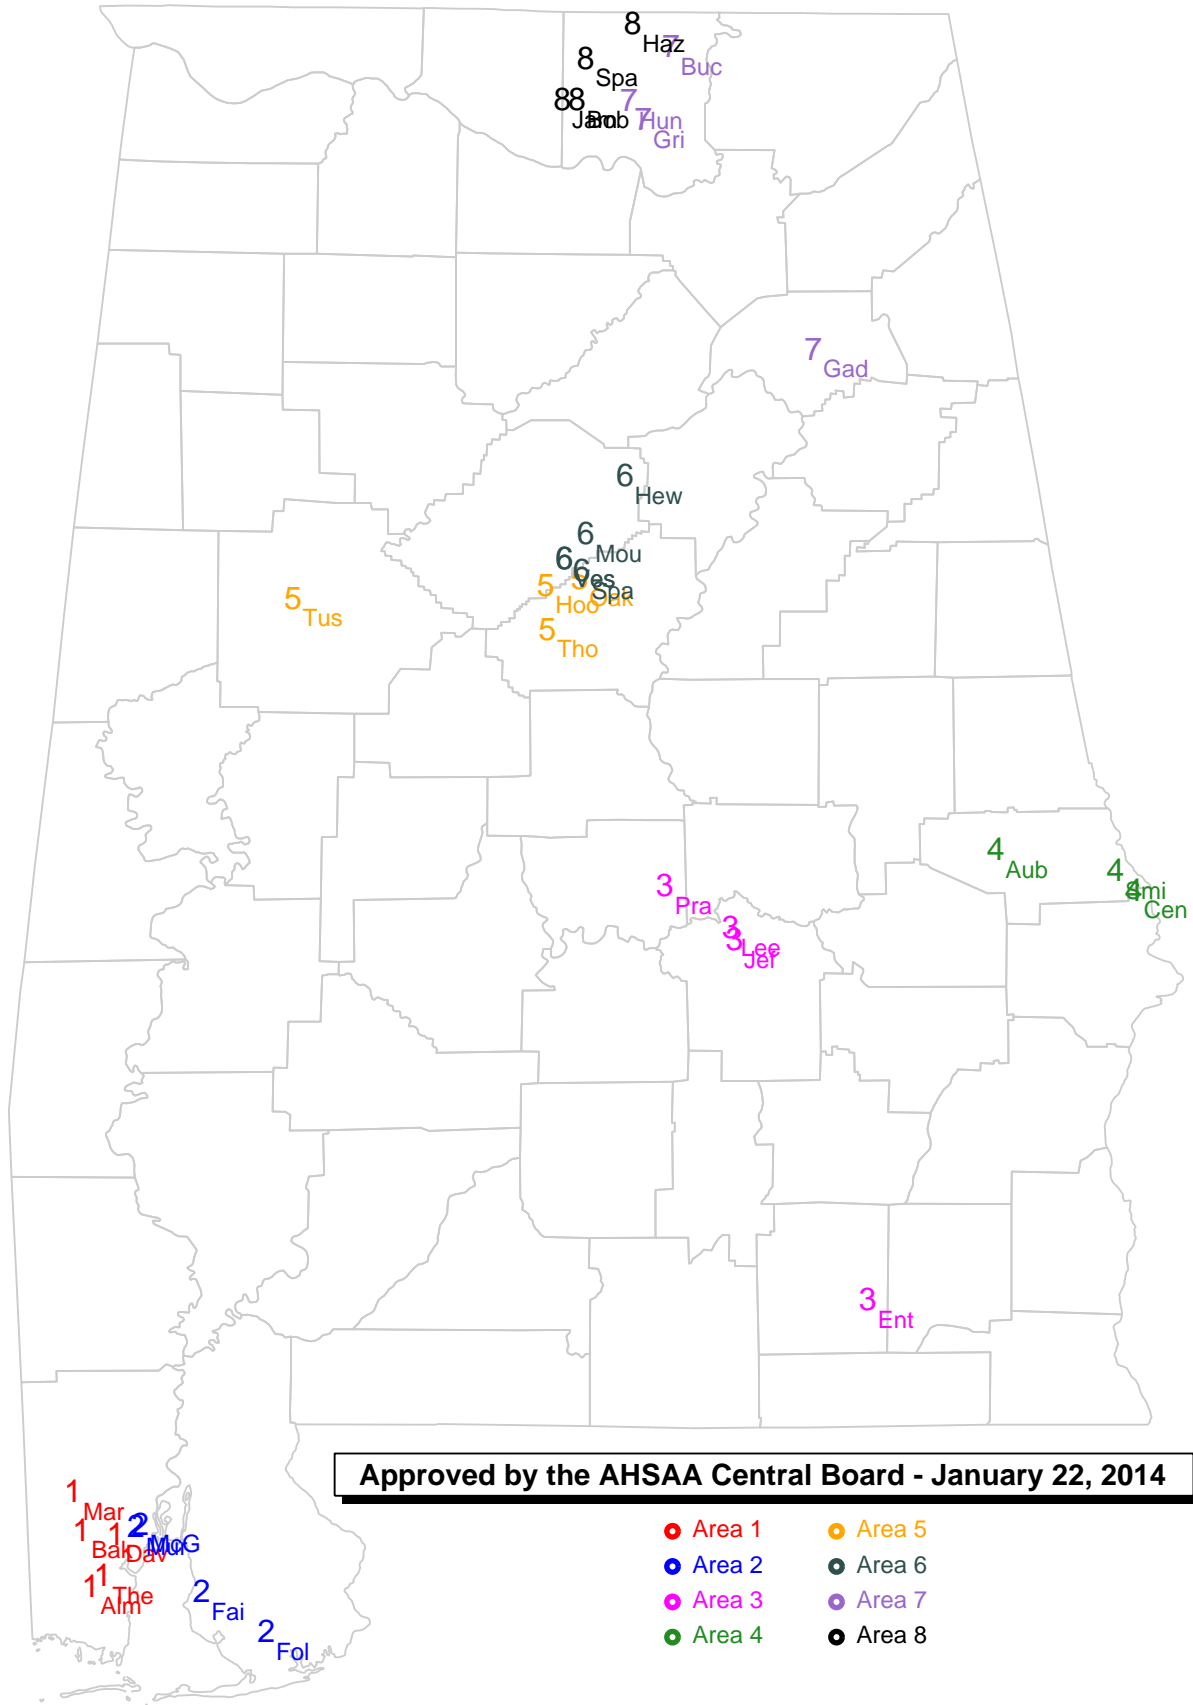

AHSAA Class 7A Basketball (2014-16)

Approved by the AHSAA Central Board - January 22, 2014

- Area 1
- Area 2
- Area 3
- Area 4
- Area 5
- Area 6
- Area 7
- Area 8