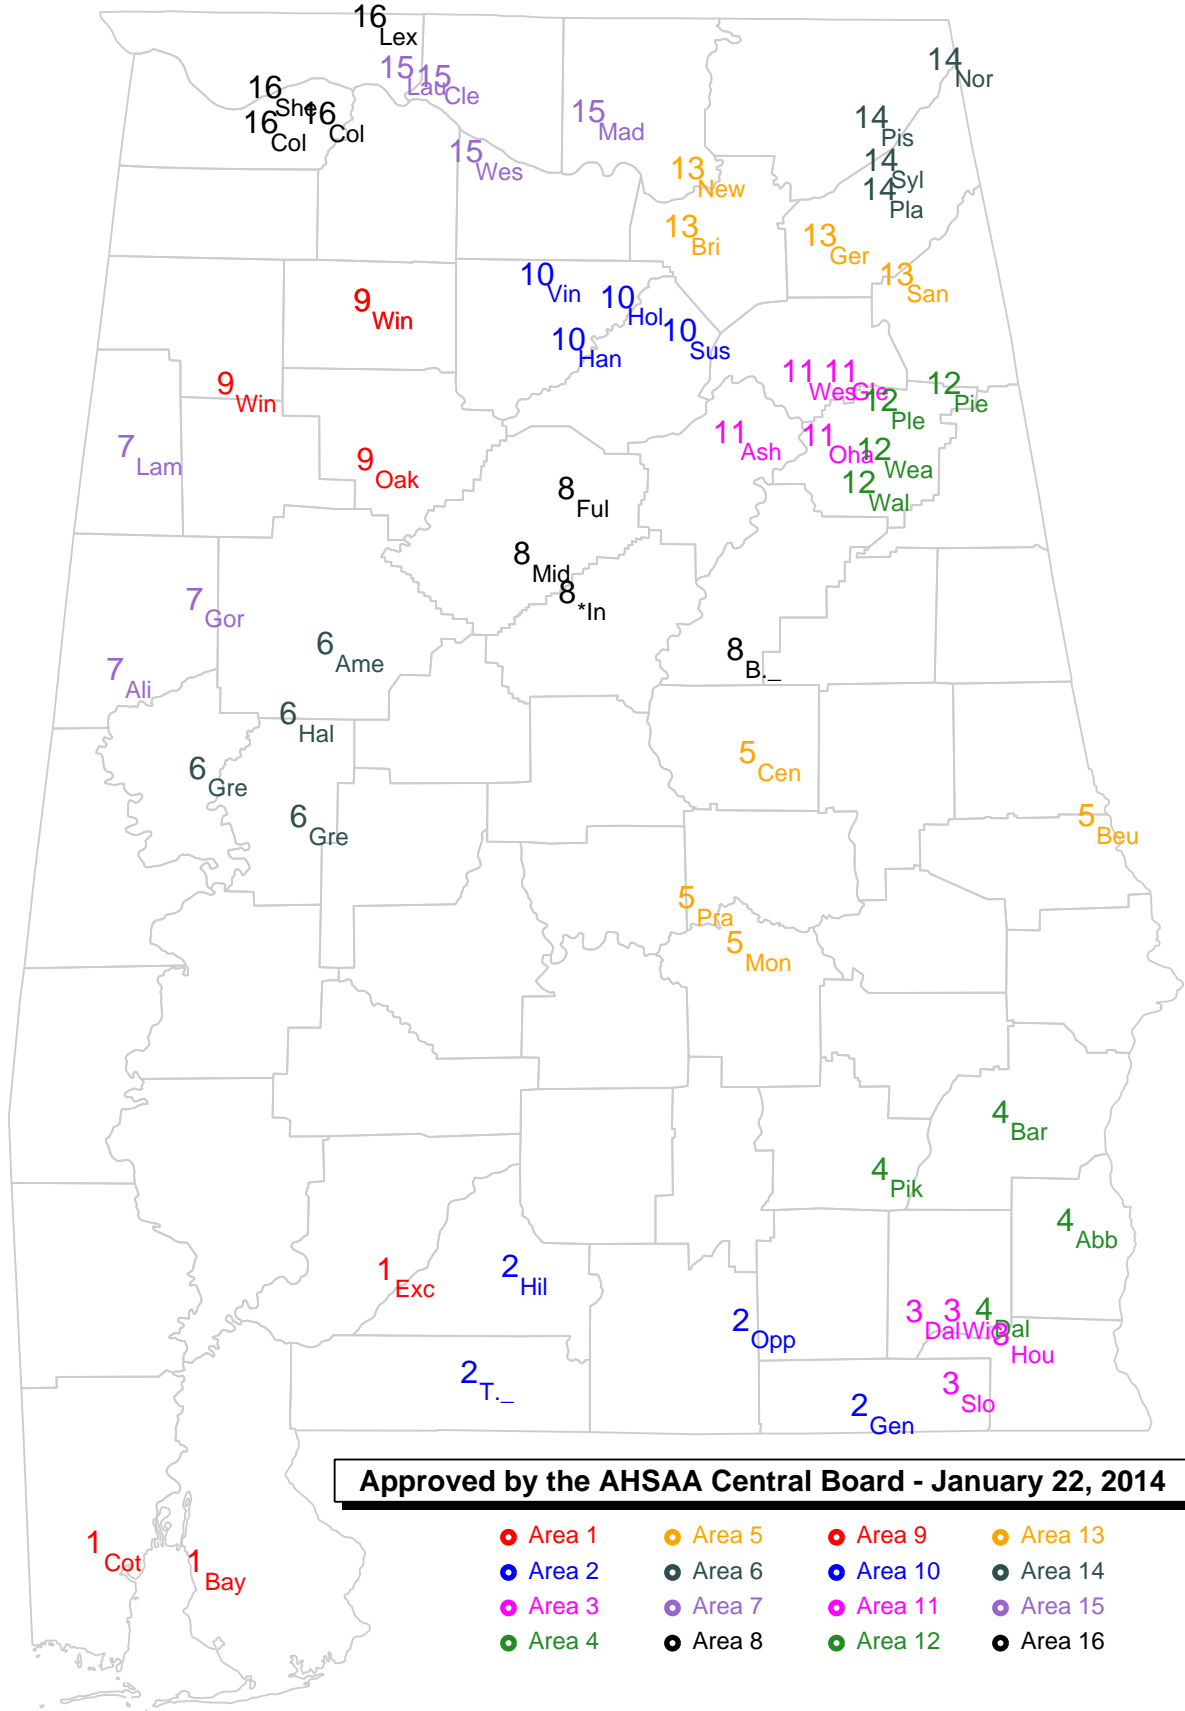

AHSAA Class 3A Basketball (2014-16)

Approved by the AHSAA Central Board - January 22, 2014

- Area 1
- Area 2
- Area 3
- Area 4
- Area 5
- Area 6
- Area 7
- Area 8
- Area 9
- Area 10
- Area 11
- Area 12
- Area 13
- Area 14
- Area 15
- Area 16