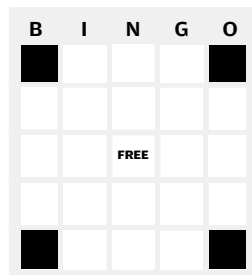

CARD NO. 1

COVERALL

OUTSIDE CORNERS

KITE AND TAIL

BASEBALL
(Diamond can be any corner)

BIG X

INSIDE CORNERS

RING AROUND THE FREE

BIG L

B	I	N	G	O
				
				
				
				
				

CARD NO. 2

COVERALL

OUTSIDE CORNERS

KITE AND TAIL

BASEBALL
(Diamond can be any corner)

BIG X

INSIDE CORNERS

RING AROUND THE FREE

BIG L

CARD NO. 3

COVERALL

OUTSIDE CORNERS

KITE AND TAIL

BASEBALL
(Diamond can be any corner)

BIG X

INSIDE CORNERS

RING AROUND THE FREE

BIG L

B	I	N	G	O
 VW Beetle	 Hampton Inn	 Yellow diamond sign	 Burger King	 Rest Area
 McDonald's	 Horses	 Red barn	 South	 Wind mill
 Texas license plate	 Comfort Inn	 FREE	 Grain silo	 Water tower
 A cow	 A flat tire	 Yellow car	 A tractor	 Ohio license plate
 Shell	 Police car	 Pizza Hut	 Motorcycle	 Slow