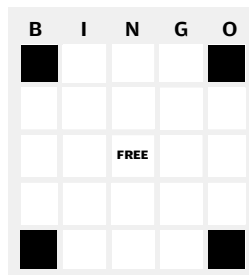

BIG X

INSIDE CORNERS

RING AROUND THE FREE

BIG L

B	I	N	G	O
 VW Beetle	 Hampton Inn	 Yellow diamond sign	 Burger King	 Rest Area
 McDonald's	 Horses	 Red barn	 South	 Wind mill
 Texas license plate	 Comfort Inn	 FREE	 Grain silo	 Water tower
 A cow	 A flat tire	 Yellow car	 A tractor	 Ohio license plate
 Shell	 Police car	 Pizza Hut	 Motorcycle	 Slow

CARD NO. 4

COVERALL

OUTSIDE CORNERS

KITE AND TAIL

BASEBALL
(Diamond can be any corner)

BIG X

INSIDE CORNERS

RING AROUND THE FREE

BIG L

CARD NO. 5

COVERALL

OUTSIDE CORNERS

KITE AND TAIL

BASEBALL
(Diamond can be any corner)

BIG X

INSIDE CORNERS

RING AROUND THE FREE

BIG L

CARD NO. 6

COVERALL

OUTSIDE CORNERS

KITE AND TAIL

BASEBALL
(Diamond can be any corner)

BIG X