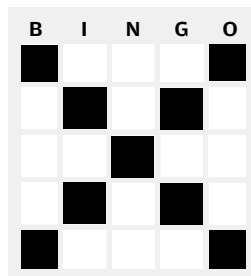

CARD NO. 1

COVERALL

OUTSIDE CORNERS

KITE AND TAIL

BASEBALL
(Diamond can be any corner)

BIG X

INSIDE CORNERS

RING AROUND THE FREE

BIG L

B	I	N	G	O
				
				
				
				
				

CARD NO. 2

COVERALL

OUTSIDE CORNERS

KITE AND TAIL

BASEBALL
(Diamond can be any corner)

BIG X

INSIDE CORNERS

RING AROUND THE FREE

BIG L

CARD NO. 3

COVERALL

OUTSIDE CORNERS

KITE AND TAIL

BASEBALL
(Diamond can be any corner)

BIG X

INSIDE CORNERS

RING AROUND THE FREE

BIG L

B	I	N	G	O
 VW Beetle	 Hampton Inn	 Yellow diamond sign	 Burger King	 Rest Area
 McDonald's	 Horses	 Red barn	 South	 Wind mill
 Texas license plate	 Comfort Inn	 FREE	 Grain silo	 Water tower
 A cow	 A flat tire	 Yellow car	 A tractor	 Ohio license plate
 Shell	 Police car	 Pizza Hut	 Motorcycle	 Slow