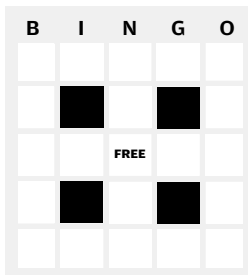

BIG L

CARD NO. 8

COVERALL

OUTSIDE CORNERS

KITE AND TAIL

BASEBALL
(Diamond can be any corner)

BIG X

INSIDE CORNERS

RING AROUND THE FREE

BIG L

B	I	N	G	O
 Comfort Inn & Suites	 A tractor	 SOUTH	 SUBWAY	 Wind mill
 Shell	 QuikTrip	 Texas license plate	 Work cone	 Pizza Hut
 SLOW	 A cow	 FREE	 A deer	 Yellow car
 Motorcycle	 Florida license plate	 NORTH	 Picket fence	 Feet out the window
 A flat tire	 BP sign	 REST AREA	 KFC	 MAGNOLIA Population sign

CARD NO. 9

COVERALL

OUTSIDE CORNERS

KITE AND TAIL

BASEBALL
(Diamond can be any corner)

BIG X

INSIDE CORNERS

RING AROUND THE FREE

BIG L

CARD NO. 10

COVERALL

OUTSIDE CORNERS

KITE AND TAIL

BASEBALL
(Diamond can be any corner)

BIG X

INSIDE CORNERS