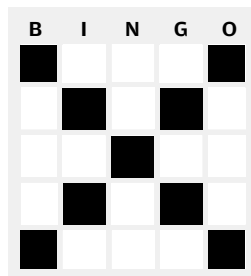

CARD NO. 1

COVERALL

OUTSIDE CORNERS

KITE AND TAIL

BASEBALL
(Diamond can be any corner)

BIG X

INSIDE CORNERS

RING AROUND THE FREE

BIG L

B	I	N	G	O
				
				
				
				
				

CARD NO. 2

COVERALL

OUTSIDE CORNERS

KITE AND TAIL

BASEBALL
(Diamond can be any corner)

BIG X

INSIDE CORNERS

RING AROUND THE FREE

BIG L

CARD NO. 3

COVERALL

OUTSIDE CORNERS

KITE AND TAIL

BASEBALL
(Diamond can be any corner)

BIG X

INSIDE CORNERS

RING AROUND THE FREE

BIG L

B	I	N	G	O
 VW Beetle	 Hampton Inn	 Yellow diamond sign	 Burger King	 Rest Area
 McDonald's	 Horses	 Red barn	 South	 Wind mill
 Texas license plate	 Comfort Inn	 FREE	 Grain silo	 Water tower
 A cow	 A flat tire	 Yellow car	 A tractor	 Ohio license plate
 Shell	 Police car	 Pizza Hut	 Motorcycle	 Slow