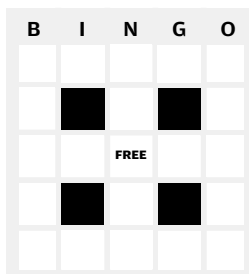

BIG L

CARD NO. 5

COVERALL

OUTSIDE CORNERS

KITE AND TAIL

BASEBALL
(Diamond can be any corner)

BIG X

INSIDE CORNERS

RING AROUND THE FREE

BIG L

CARD NO. 6

COVERALL

OUTSIDE CORNERS

KITE AND TAIL

BASEBALL
(Diamond can be any corner)

BIG X

INSIDE CORNERS

RING AROUND THE FREE

BIG L

B	I	N	G	O
 Wind mill	 Motorcycle		 Red barn	 Work cone
 Florida license plate	 A COW	 REST AREA	 SUBWAY	 A tractor
 BURGER KING	 Water tower	 FREE	 Grain silo	 KFC
 SOUTH	 Picket fence	 Body of water	 POLICE Police car	 An RV
 MAGNOLIA Population sign	 VW Beetle	 Feet out the window		 Comfort Inn & Suites

CARD NO. 7

COVERALL

OUTSIDE CORNERS

KITE AND TAIL

BASEBALL
(Diamond can be any corner)

BIG X

INSIDE CORNERS

RING AROUND THE FREE