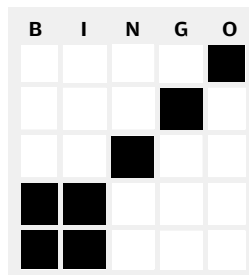

CARD NO. 1

COVERALL

OUTSIDE CORNERS

KITE AND TAIL

BASEBALL
(Diamond can be any corner)

BIG X

INSIDE CORNERS

RING AROUND THE FREE

BIG L

B	I	N	G	O
				
				
				
				
				

CARD NO. 2

COVERALL

OUTSIDE CORNERS

KITE AND TAIL

BASEBALL
(Diamond can be any corner)

BIG X

INSIDE CORNERS

RING AROUND THE FREE

BIG L

CARD NO. 3

COVERALL

OUTSIDE CORNERS

KITE AND TAIL

BASEBALL
(Diamond can be any corner)

BIG X

INSIDE CORNERS

RING AROUND THE FREE

BIG L

B	I	N	G	O
 VW Beetle	 Hampton Inn	 Yellow diamond sign	 Burger King	 Rest Area
 McDonald's	 Horses	 Red barn	 South	 Wind mill
 Texas license plate	 Comfort Inn	 FREE	 Grain silo	 Water tower
 A cow	 A flat tire	 Yellow car	 A tractor	 Ohio license plate
 Shell	 Police car	 Pizza Hut	 Motorcycle	 Slow