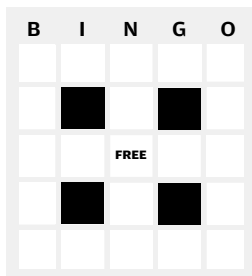

CARD NO. 1

COVERALL

OUTSIDE CORNERS

KITE AND TAIL

BASEBALL
(Diamond can be any corner)

BIG X

INSIDE CORNERS

RING AROUND THE FREE

BIG L

B	I	N	G	O
				
				
				
				
				

CARD NO. 2

COVERALL

OUTSIDE CORNERS

KITE AND TAIL

BASEBALL
(Diamond can be any corner)

BIG X

INSIDE CORNERS

RING AROUND THE FREE

BIG L

CARD NO. 3

COVERALL

OUTSIDE CORNERS

KITE AND TAIL

BASEBALL
(Diamond can be any corner)

BIG X

INSIDE CORNERS

RING AROUND THE FREE

BIG L

B	I	N	G	O
 VW Beetle	 Hampton Inn	 Yellow diamond sign	 Burger King	 Rest Area
 McDonald's	 Horses	 Red barn	 South	 Wind mill
 Texas license plate	 Comfort Inn	 FREE	 Grain silo	 Water tower
 A cow	 A flat tire	 Yellow car	 A tractor	 Ohio license plate
 Shell	 Police car	 Pizza Hut	 Motorcycle	 Slow