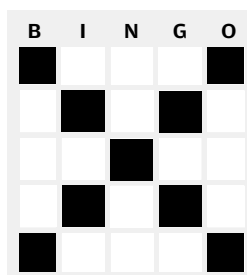

BIG X

INSIDE CORNERS

RING AROUND THE FREE

BIG L

B	I	N	G	O
 VW Beetle	 Hampton Inn	 Yellow diamond sign	 Burger King	 Rest Area
 McDonald's	 Horses	 Red barn	 South	 Wind mill
 Texas license plate	 Comfort Inn	 FREE	 Grain silo	 Water tower
 A cow	 A flat tire	 Yellow car	 A tractor	 Ohio license plate
 Shell	 Police car	 Pizza Hut	 Motorcycle	 Slow

CARD NO. 4

COVERALL

OUTSIDE CORNERS

KITE AND TAIL

BASEBALL
(Diamond can be any corner)

BIG X

INSIDE CORNERS

RING AROUND THE FREE

BIG L

CARD NO. 5

COVERALL

OUTSIDE CORNERS

KITE AND TAIL

BASEBALL
(Diamond can be any corner)

BIG X

INSIDE CORNERS

RING AROUND THE FREE

BIG L

CARD NO. 6

COVERALL

OUTSIDE CORNERS

KITE AND TAIL

BASEBALL
(Diamond can be any corner)

BIG X