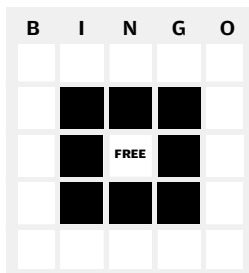

CARD NO. 7

COVERALL

OUTSIDE CORNERS

KITE AND TAIL

BASEBALL
(Diamond can be any corner)

BIG X

INSIDE CORNERS

RING AROUND THE FREE

BIG L

CARD NO. 8

COVERALL

OUTSIDE CORNERS

KITE AND TAIL

BASEBALL
(Diamond can be any corner)

BIG X

INSIDE CORNERS

RING AROUND THE FREE

BIG L

B	I	N	G	O
 Comfort Inn & Suites	 A tractor	 SOUTH	 SUBWAY	 Wind mill
 Shell	 QuikTrip	 Texas license plate	 Work cone	 Pizza Hut
 SLOW	 A cow	 FREE	 A deer	 Yellow car
 Motorcycle	 Florida license plate	 NORTH	 Picket fence	 Feet out the window
 A flat tire	 BP sign	 REST AREA	 KFC	 MAGNOLIA Population sign

CARD NO. 9

COVERALL

OUTSIDE CORNERS

KITE AND TAIL

BASEBALL
(Diamond can be any corner)

BIG X

INSIDE CORNERS

RING AROUND THE FREE