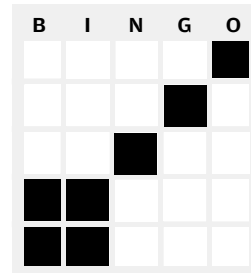

INSIDE CORNERS

RING AROUND THE FREE

BIG L

CARD NO. 3

COVERALL

OUTSIDE CORNERS

KITE AND TAIL

BASEBALL
(Diamond can be any corner)

BIG X

INSIDE CORNERS

RING AROUND THE FREE

BIG L

B	I	N	G	O
 VW Beetle	 Hampton Inn	 Yellow diamond sign	 Burger King	 Rest Area
 McDonald's	 Horses	 Red barn	 South	 Wind mill
 Texas license plate	 Comfort Inn	 FREE	 Grain silo	 Water tower
 A cow	 A flat tire	 Yellow car	 A tractor	 Ohio license plate
 Shell	 Police car	 Pizza Hut	 Motorcycle	 Slow

CARD NO. 4

COVERALL

OUTSIDE CORNERS

KITE AND TAIL

BASEBALL
(Diamond can be any corner)

BIG X

INSIDE CORNERS

RING AROUND THE FREE

BIG L

CARD NO. 5

COVERALL

OUTSIDE CORNERS

KITE AND TAIL

BASEBALL
(Diamond can be any corner)

BIG X

INSIDE CORNERS