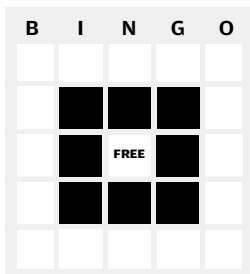

INSIDE CORNERS

RING AROUND THE FREE

BIG L

B	I	N	G	O
 Wind mill	 Motorcycle		 Red barn	 Work cone
 Florida license plate	 A COW	 REST AREA	 SUBWAY	 A tractor
 BURGER KING	 Water tower	 FREE	 Grain silo	 KFC
 SOUTH	 Picket fence	 Body of water	 POLICE Police car	 An RV
 MAGNOLIA Population sign	 VW Beetle	 Feet out the window		 Comfort Inn & Suites

CARD NO. 7

COVERALL

OUTSIDE CORNERS

KITE AND TAIL

BASEBALL
(Diamond can be any corner)

BIG X

INSIDE CORNERS

RING AROUND THE FREE

BIG L

CARD NO. 8

COVERALL

OUTSIDE CORNERS

KITE AND TAIL

BASEBALL
(Diamond can be any corner)

BIG X

INSIDE CORNERS

RING AROUND THE FREE

BIG L

B	I	N	G	O
 Comfort Inn & Suites	 A tractor	 SOUTH	 SUBWAY	 Wind mill
 Shell	 QuikTrip	 Texas license plate	 Work cone	 Pizza Hut
 SLOW	 A cow	 FREE	 A deer	 Yellow car
 Motorcycle	 Florida license plate	 NORTH	 Picket fence	 Feet out the window
 A flat tire	 BP sign	 REST AREA	 KFC	 MAGNOLIA Population sign