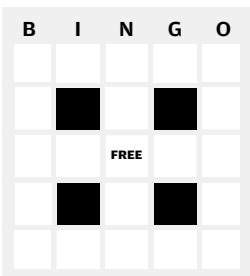

CARD NO. 1

COVERALL

OUTSIDE CORNERS

KITE AND TAIL

BASEBALL
(Diamond can be any corner)

BIG X

INSIDE CORNERS

RING AROUND THE FREE

BIG L

B	I	N	G	O
				
				
				
				
				

CARD NO. 2

COVERALL

OUTSIDE CORNERS

KITE AND TAIL

BASEBALL
(Diamond can be any corner)

BIG X

INSIDE CORNERS

RING AROUND THE FREE

BIG L

CARD NO. 3

COVERALL

OUTSIDE CORNERS

KITE AND TAIL

BASEBALL
(Diamond can be any corner)

BIG X

INSIDE CORNERS

RING AROUND THE FREE

BIG L

B	I	N	G	O
 VW Beetle	 Hampton Inn	 Yellow diamond sign	 Burger King	 Rest Area
 McDonald's	 Horses	 Red barn	 South	 Wind mill
 Texas license plate	 Comfort Inn	 FREE	 Grain silo	 Water tower
 A cow	 A flat tire	 Yellow car	 A tractor	 Ohio license plate
 Shell	 Police car	 Pizza Hut	 Motorcycle	 Slow