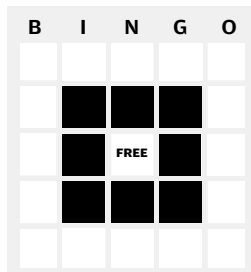

BIG X

INSIDE CORNERS

RING AROUND THE FREE

BIG L

B	I	N	G	O
 VW Beetle	 Hampton Inn	 Yellow diamond sign	 Burger King	 Rest Area
 McDonald's	 Horses	 Red barn	 South	 Wind mill
 Texas license plate	 Comfort Inn	 FREE	 Grain silo	 Water tower
 A cow	 A flat tire	 Yellow car	 A tractor	 Ohio license plate
 Shell	 Police car	 Pizza Hut	 Motorcycle	 Slow

CARD NO. 4

COVERALL

OUTSIDE CORNERS

KITE AND TAIL

BASEBALL
(Diamond can be any corner)

BIG X

INSIDE CORNERS

RING AROUND THE FREE

BIG L

CARD NO. 5

COVERALL

OUTSIDE CORNERS

KITE AND TAIL

BASEBALL
(Diamond can be any corner)

BIG X

INSIDE CORNERS

RING AROUND THE FREE

BIG L

CARD NO. 6

COVERALL

OUTSIDE CORNERS

KITE AND TAIL

BASEBALL
(Diamond can be any corner)

BIG X