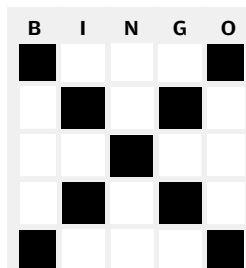

BIG L

B	I	N	G	O
				
				
				
				
				

CARD NO. 2

COVERALL

OUTSIDE CORNERS

KITE AND TAIL

BASEBALL
(Diamond can be any corner)

BIG X

INSIDE CORNERS

RING AROUND THE FREE

BIG L

CARD NO. 3

COVERALL

OUTSIDE CORNERS

KITE AND TAIL

BASEBALL
(Diamond can be any corner)

BIG X

INSIDE CORNERS

RING AROUND THE FREE

BIG L

B	I	N	G	O
 VW Beetle	 Hampton Inn	 Yellow diamond sign	 Burger King	 Rest Area
 McDonald's	 Horses	 Red barn	 South	 Wind mill
 Texas license plate	 Comfort Inn	 FREE	 Grain silo	 Water tower
 A cow	 A flat tire	 Yellow car	 A tractor	 Ohio license plate
 Shell	 Police car	 Pizza Hut	 Motorcycle	 Slow

CARD NO. 4

COVERALL

OUTSIDE CORNERS

KITE AND TAIL

BASEBALL
(Diamond can be any corner)

BIG X

INSIDE CORNERS

RING AROUND THE FREE