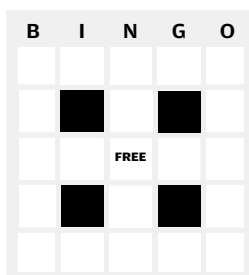

BIG X

INSIDE CORNERS

RING AROUND THE FREE

BIG L

B	I	N	G	O
 VW Beetle	 Hampton Inn	 Yellow diamond sign	 Burger King	 Rest Area
 McDonald's	 Horses	 Red barn	 South	 Wind mill
 Texas license plate	 Comfort Inn	 FREE	 Grain silo	 Water tower
 A cow	 A flat tire	 Yellow car	 A tractor	 Ohio license plate
 Shell	 Police car	 Pizza Hut	 Motorcycle	 Slow

CARD NO. 4

COVERALL

OUTSIDE CORNERS

KITE AND TAIL

BASEBALL
(Diamond can be any corner)

BIG X

INSIDE CORNERS

RING AROUND THE FREE

BIG L

CARD NO. 5

COVERALL

OUTSIDE CORNERS

KITE AND TAIL

BASEBALL
(Diamond can be any corner)

BIG X

INSIDE CORNERS

RING AROUND THE FREE

BIG L

CARD NO. 6

COVERALL

OUTSIDE CORNERS

KITE AND TAIL

BASEBALL
(Diamond can be any corner)

BIG X