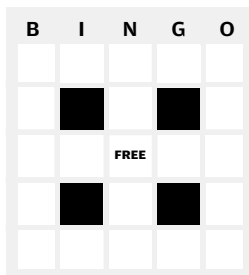

CARD NO. 1

COVERALL

OUTSIDE CORNERS

KITE AND TAIL

BASEBALL
(Diamond can be any corner)

BIG X

INSIDE CORNERS

RING AROUND THE FREE

RING AROUND THE FREE

BIG L

B	I	N	G	O
 Comfort Inn & Suites	 A tractor	 SOUTH	 SUBWAY	 Wind mill
 Shell	 QuikTrip	 Texas license plate	 Work cone	 Pizza Hut
 SLOW	 A cow	 FREE	 A deer	 Yellow car
 Motorcycle	 Florida license plate	 NORTH	 Picket fence	 Feet out the window
 A flat tire	 BP sign	 REST AREA	 KFC	 MAGNOLIA Population sign

CARD NO. 9

COVERALL

OUTSIDE CORNERS

KITE AND TAIL

BASEBALL
(Diamond can be any corner)

BIG X

INSIDE CORNERS

RING AROUND THE FREE

BIG L

CARD NO. 10

COVERALL

OUTSIDE CORNERS

KITE AND TAIL

BASEBALL
(Diamond can be any corner)

BIG X

INSIDE CORNERS