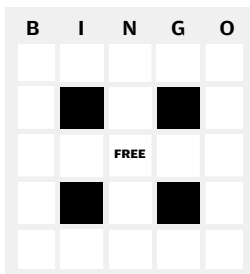

INSIDE CORNERS

RING AROUND THE FREE

BIG L

B	I	N	G	O
 Wind mill	 Motorcycle		 Red barn	 Work cone
 Florida license plate	 A COW	 REST AREA	 SUBWAY	 A tractor
 BURGER KING	 Water tower	 FREE	 Grain silo	 KFC
 SOUTH	 Picket fence	 Body of water	 POLICE Police car	 An RV
 MAGNOLIA Population sign	 VW Beetle	 Feet out the window		 Comfort Inn & Suites

CARD NO. 7

COVERALL

OUTSIDE CORNERS

KITE AND TAIL

BASEBALL
(Diamond can be any corner)

BIG X

INSIDE CORNERS

RING AROUND THE FREE

BIG L

CARD NO. 8

COVERALL

OUTSIDE CORNERS

KITE AND TAIL

BASEBALL
(Diamond can be any corner)

BIG X

INSIDE CORNERS

RING AROUND THE FREE

BIG L

B	I	N	G	O
 Comfort Inn & Suites	 A tractor	 SOUTH	 SUBWAY	 Wind mill
 Shell	 QuikTrip	 Texas license plate	 Work cone	 Pizza Hut
 SLOW	 A cow	 FREE	 A deer	 Yellow car
 Motorcycle	 Florida license plate	 NORTH	 Picket fence	 Feet out the window
 A flat tire	 BP sign	 REST AREA	 KFC	 MAGNOLIA Population sign