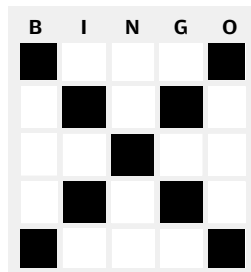

BIG X

INSIDE CORNERS

RING AROUND THE FREE

BIG L

B	I	N	G	O
 VW Beetle	 Hampton Inn	 Yellow diamond sign	 Burger King	 Rest Area
 McDonald's	 Horses	 Red barn	 South	 Wind mill
 Texas license plate	 Comfort Inn	 FREE	 Grain silo	 Water tower
 A cow	 A flat tire	 Yellow car	 A tractor	 Ohio license plate
 Shell	 Police car	 Pizza Hut	 Motorcycle	 Slow

CARD NO. 4

COVERALL

OUTSIDE CORNERS

KITE AND TAIL

BASEBALL
(Diamond can be any corner)

BIG X

INSIDE CORNERS

RING AROUND THE FREE

BIG L

CARD NO. 5

COVERALL

OUTSIDE CORNERS

KITE AND TAIL

BASEBALL
(Diamond can be any corner)

BIG X

INSIDE CORNERS

RING AROUND THE FREE

BIG L

CARD NO. 6

COVERALL

OUTSIDE CORNERS

KITE AND TAIL

BASEBALL
(Diamond can be any corner)

BIG X