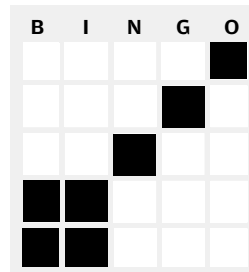

CARD NO. 7

COVERALL

OUTSIDE CORNERS

KITE AND TAIL

BASEBALL
(Diamond can be any corner)

BIG X

INSIDE CORNERS

RING AROUND THE FREE

BIG L

CARD NO. 8

COVERALL

OUTSIDE CORNERS

KITE AND TAIL

BASEBALL
(Diamond can be any corner)

BIG X

INSIDE CORNERS

RING AROUND THE FREE

BIG L

B	I	N	G	O
 Comfort Inn & Suites	 A tractor	 SOUTH	 SUBWAY	 Wind mill
 Shell	 QuikTrip	 Texas license plate	 Work cone	 Pizza Hut
 SLOW	 A cow	 FREE	 A deer	 Yellow car
 Motorcycle	 Florida license plate	 NORTH	 Picket fence	 Feet out the window
 A flat tire	 BP sign	 REST AREA	 KFC	 MAGNOLIA Population sign

CARD NO. 9

COVERALL

OUTSIDE CORNERS

KITE AND TAIL

BASEBALL
(Diamond can be any corner)

BIG X

INSIDE CORNERS

RING AROUND THE FREE