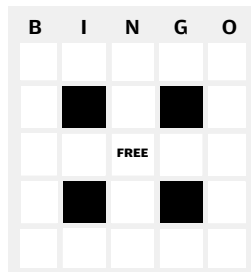

BIG X

INSIDE CORNERS

RING AROUND THE FREE

BIG L

B	I	N	G	O
 VW Beetle	 Hampton Inn	 Yellow diamond sign	 Burger King	 Rest Area
 McDonald's	 Horses	 Red barn	 South	 Wind mill
 Texas license plate	 Comfort Inn	 FREE	 Grain silo	 Water tower
 A cow	 A flat tire	 Yellow car	 A tractor	 Ohio license plate
 Shell	 Police car	 Pizza Hut	 Motorcycle	 Slow

CARD NO. 4

COVERALL

OUTSIDE CORNERS

KITE AND TAIL

BASEBALL
(Diamond can be any corner)

BIG X

INSIDE CORNERS

RING AROUND THE FREE

BIG L

CARD NO. 5

COVERALL

OUTSIDE CORNERS

KITE AND TAIL

BASEBALL
(Diamond can be any corner)

BIG X

INSIDE CORNERS

RING AROUND THE FREE

BIG L

CARD NO. 6

COVERALL

OUTSIDE CORNERS

KITE AND TAIL

BASEBALL
(Diamond can be any corner)

BIG X