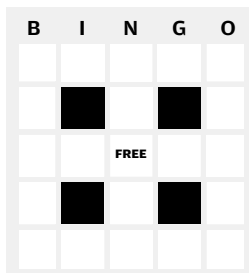

CARD NO. 7

COVERALL

OUTSIDE CORNERS

KITE AND TAIL

BASEBALL
(Diamond can be any corner)

BIG X

INSIDE CORNERS

RING AROUND THE FREE

BIG L

CARD NO. 8

COVERALL

OUTSIDE CORNERS

KITE AND TAIL

BASEBALL
(Diamond can be any corner)

BIG X

INSIDE CORNERS

RING AROUND THE FREE

BIG L

B	I	N	G	O
 Comfort Inn & Suites	 A tractor	 SOUTH	 SUBWAY	 Wind mill
 Shell	 QuikTrip	 Texas license plate	 Work cone	 Pizza Hut
 SLOW	 A cow	 FREE	 A deer	 Yellow car
 Motorcycle	 Florida license plate	 NORTH	 Picket fence	 Feet out the window
 A flat tire	 BP sign	 REST AREA	 KFC	 MAGNOLIA Population sign

CARD NO. 9

COVERALL

OUTSIDE CORNERS

KITE AND TAIL

BASEBALL
(Diamond can be any corner)

BIG X

INSIDE CORNERS

RING AROUND THE FREE