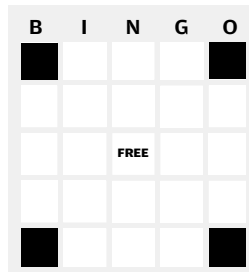

INSIDE CORNERS

RING AROUND THE FREE

BIG L

B	I	N	G	O
 Wind mill	 Motorcycle		 Red barn	 Work cone
 Florida license plate	 A COW	 REST AREA	 SUBWAY	 A tractor
 BURGER KING	 Water tower	 FREE	 Grain silo	 KFC
 SOUTH	 Picket fence	 Body of water	 POLICE Police car	 An RV
 MAGNOLIA Population sign	 VW Beetle	 Feet out the window		 Comfort Inn & Suites

CARD NO. 7

COVERALL

OUTSIDE CORNERS

KITE AND TAIL

BASEBALL
(Diamond can be any corner)

BIG X

INSIDE CORNERS

RING AROUND THE FREE

BIG L

CARD NO. 8

COVERALL

OUTSIDE CORNERS

KITE AND TAIL

BASEBALL
(Diamond can be any corner)

BIG X

INSIDE CORNERS

RING AROUND THE FREE

BIG L

B	I	N	G	O
 Comfort Inn & Suites	 A tractor	 SOUTH	 SUBWAY	 Wind mill
 Shell	 QuikTrip	 Texas license plate	 Work cone	 Pizza Hut
 SLOW	 A cow	 FREE	 A deer	 Yellow car
 Motorcycle	 Florida license plate	 NORTH	 Picket fence	 Feet out the window
 A flat tire	 BP sign	 REST AREA	 KFC	 MAGNOLIA Population sign