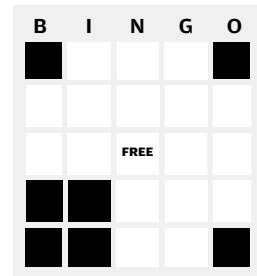

INSIDE CORNERS

RING AROUND THE FREE

BIG L

B	I	N	G	O
 Wind mill	 Motorcycle		 Red barn	 Work cone
 Florida license plate	 A COW	 REST AREA	 SUBWAY	 A tractor
 BURGER KING	 Water tower	 FREE	 Grain silo	 KFC
 SOUTH	 Picket fence	 Body of water	 POLICE Police car	 An RV
 MAGNOLIA Population sign	 VW Beetle	 Feet out the window		 Comfort Inn & Suites

CARD NO. 7

COVERALL

OUTSIDE CORNERS

KITE AND TAIL

BASEBALL
(Diamond can be any corner)

BIG X

INSIDE CORNERS

RING AROUND THE FREE

BIG L

CARD NO. 8

COVERALL

OUTSIDE CORNERS

KITE AND TAIL

BASEBALL
(Diamond can be any corner)

BIG X

INSIDE CORNERS

RING AROUND THE FREE

BIG L

B	I	N	G	O
 Comfort Inn & Suites	 A tractor	 SOUTH	 SUBWAY	 Wind mill
 Shell	 QuikTrip	 Texas license plate	 Work cone	 Pizza Hut
 SLOW	 A cow	 FREE	 A deer	 Yellow car
 Motorcycle	 Florida license plate	 NORTH	 Picket fence	 Feet out the window
 A flat tire	 BP sign	 REST AREA	 KFC	 MAGNOLIA Population sign