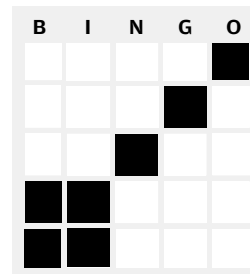

BIG L

CARD NO. 5

COVERALL

OUTSIDE CORNERS

KITE AND TAIL

BASEBALL
(Diamond can be any corner)

BIG X

INSIDE CORNERS

RING AROUND THE FREE

BIG L

CARD NO. 6

COVERALL

OUTSIDE CORNERS

KITE AND TAIL

BASEBALL
(Diamond can be any corner)

BIG X

INSIDE CORNERS

RING AROUND THE FREE

BIG L

B	I	N	G	O
 Wind mill	 Motorcycle		 Red barn	 Work cone
 Florida license plate	 A COW	 REST AREA	 SUBWAY	 A tractor
 BURGER KING	 Water tower	 FREE	 Grain silo	 KFC
 SOUTH	 Picket fence	 Body of water	 POLICE Police car	 An RV
 MAGNOLIA Population sign	 VW Beetle	 Feet out the window		 Comfort Inn & Suites

CARD NO. 7

COVERALL

OUTSIDE CORNERS

KITE AND TAIL

BASEBALL
(Diamond can be any corner)

BIG X

INSIDE CORNERS

RING AROUND THE FREE