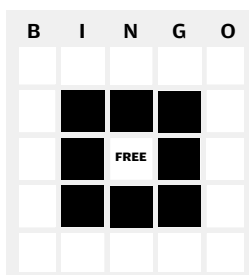

BIG X

INSIDE CORNERS

RING AROUND THE FREE

BIG L

B	I	N	G	O
 VW Beetle	 Hampton Inn	 Yellow diamond sign	 Burger King	 Rest Area
 McDonald's	 Horses	 Red barn	 South	 Wind mill
 Texas license plate	 Comfort Inn	 FREE	 Grain silo	 Water tower
 A cow	 A flat tire	 Yellow car	 A tractor	 Ohio license plate
 Shell	 Police car	 Pizza Hut	 Motorcycle	 Slow

CARD NO. 4

COVERALL

OUTSIDE CORNERS

KITE AND TAIL

BASEBALL
(Diamond can be any corner)

BIG X

INSIDE CORNERS

RING AROUND THE FREE

BIG L

CARD NO. 5

COVERALL

OUTSIDE CORNERS

KITE AND TAIL

BASEBALL
(Diamond can be any corner)

BIG X

INSIDE CORNERS

RING AROUND THE FREE

BIG L

CARD NO. 6

COVERALL

OUTSIDE CORNERS

KITE AND TAIL

BASEBALL
(Diamond can be any corner)

BIG X