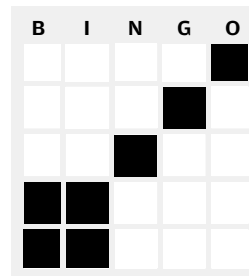

BIG L

CARD NO. 8

COVERALL

OUTSIDE CORNERS

KITE AND TAIL

BASEBALL
(Diamond can be any corner)

BIG X

INSIDE CORNERS

RING AROUND THE FREE

BIG L

B	I	N	G	O
 Comfort Inn & Suites	 A tractor	 SOUTH	 SUBWAY	 Wind mill
 Shell	 QuikTrip	 Texas license plate	 Work cone	 Pizza Hut
 SLOW	 A cow	 FREE	 A deer	 Yellow car
 Motorcycle	 Florida license plate	 NORTH	 Picket fence	 Feet out the window
 A flat tire	 BP sign	 REST AREA	 KFC	 MAGNOLIA Population sign

CARD NO. 9

COVERALL

OUTSIDE CORNERS

KITE AND TAIL

BASEBALL
(Diamond can be any corner)

BIG X

INSIDE CORNERS

RING AROUND THE FREE

BIG L

CARD NO. 10

COVERALL

OUTSIDE CORNERS

KITE AND TAIL

BASEBALL
(Diamond can be any corner)

BIG X

INSIDE CORNERS