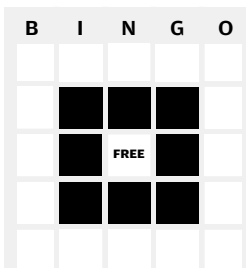

BIG L

B	I	N	G	O
				
				
				
				
				

CARD NO. 2

COVERALL

OUTSIDE CORNERS

KITE AND TAIL

BASEBALL
(Diamond can be any corner)

BIG X

INSIDE CORNERS

RING AROUND THE FREE

BIG L

CARD NO. 3

COVERALL

OUTSIDE CORNERS

KITE AND TAIL

BASEBALL
(Diamond can be any corner)

BIG X

INSIDE CORNERS

RING AROUND THE FREE

BIG L

B	I	N	G	O
 VW Beetle	 Hampton Inn	 Yellow diamond sign	 Burger King	 Rest Area
 McDonald's	 Horses	 Red barn	 South	 Wind mill
 Texas license plate	 Comfort Inn	 FREE	 Grain silo	 Water tower
 A cow	 A flat tire	 Yellow car	 A tractor	 Ohio license plate
 Shell	 Police car	 Pizza Hut	 Motorcycle	 Slow

CARD NO. 4

COVERALL

OUTSIDE CORNERS

KITE AND TAIL

BASEBALL
(Diamond can be any corner)

BIG X

INSIDE CORNERS

RING AROUND THE FREE