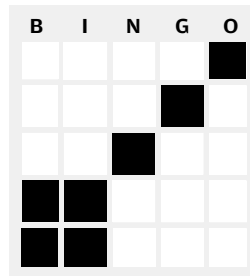

RING AROUND THE FREE

BIG L

CARD NO. 6

COVERALL

OUTSIDE CORNERS

KITE AND TAIL

BASEBALL
(Diamond can be any corner)

BIG X

INSIDE CORNERS

RING AROUND THE FREE

BIG L

B	I	N	G	O
 Wind mill	 Motorcycle		 Red barn	 Work cone
 Florida license plate	 A COW	 REST AREA	 SUBWAY	 A tractor
 BURGER KING	 Water tower	 FREE	 Grain silo	 KFC
 SOUTH	 Picket fence	 Body of water	 POLICE Police car	 An RV
 MAGNOLIA Population sign	 VW Beetle	 Feet out the window		 Comfort Inn & Suites

CARD NO. 7

COVERALL

OUTSIDE CORNERS

KITE AND TAIL

BASEBALL
(Diamond can be any corner)

BIG X

INSIDE CORNERS

RING AROUND THE FREE

BIG L

CARD NO. 8

COVERALL

OUTSIDE CORNERS

KITE AND TAIL

BASEBALL
(Diamond can be any corner)

BIG X

INSIDE CORNERS