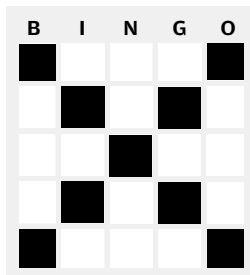

BIG L

CARD NO. 8

COVERALL

OUTSIDE CORNERS

KITE AND TAIL

BASEBALL
(Diamond can be any corner)

BIG X

INSIDE CORNERS

RING AROUND THE FREE

BIG L

B	I	N	G	O
 Comfort Inn & Suites	 A tractor	 SOUTH	 SUBWAY	 Wind mill
 Shell	 QuikTrip	 Texas license plate	 Work cone	 Pizza Hut
 SLOW	 A cow	 FREE	 A deer	 Yellow car
 Motorcycle	 Florida license plate	 NORTH	 Picket fence	 Feet out the window
 A flat tire	 BP sign	 REST AREA	 KFC	 MAGNOLIA Population sign

CARD NO. 9

COVERALL

OUTSIDE CORNERS

KITE AND TAIL

BASEBALL
(Diamond can be any corner)

BIG X

INSIDE CORNERS

RING AROUND THE FREE

BIG L

CARD NO. 10

COVERALL

OUTSIDE CORNERS

KITE AND TAIL

BASEBALL
(Diamond can be any corner)

BIG X

INSIDE CORNERS