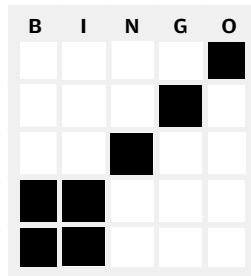

CARD NO. 1

COVERALL

OUTSIDE CORNERS

KITE AND TAIL

BASEBALL
(Diamond can be any corner)

BIG X

INSIDE CORNERS

RING AROUND THE FREE

BIG L

B	I	N	G	O
				
				
				
				
				

CARD NO. 2

COVERALL

OUTSIDE CORNERS

KITE AND TAIL

BASEBALL
(Diamond can be any corner)

BIG X

INSIDE CORNERS

RING AROUND THE FREE

BIG L

CARD NO. 3

COVERALL

OUTSIDE CORNERS

KITE AND TAIL

BASEBALL
(Diamond can be any corner)

BIG X

INSIDE CORNERS

RING AROUND THE FREE

BIG L

B	I	N	G	O
 VW Beetle	 Hampton Inn	 Yellow diamond sign	 Burger King	 Rest Area
 McDonald's	 Horses	 Red barn	 South	 Wind mill
 Texas license plate	 Comfort Inn	 FREE	 Grain silo	 Water tower
 A cow	 A flat tire	 Yellow car	 A tractor	 Ohio license plate
 Shell	 Police car	 Pizza Hut	 Motorcycle	 Slow