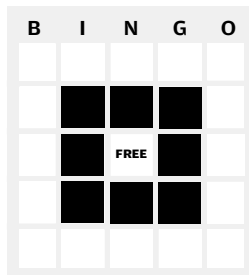

BIG L

CARD NO. 8

COVERALL

OUTSIDE CORNERS

KITE AND TAIL

BASEBALL
(Diamond can be any corner)

BIG X

INSIDE CORNERS

RING AROUND THE FREE

BIG L

B	I	N	G	O
 Comfort Inn & Suites	 A tractor	 SOUTH	 SUBWAY	 Wind mill
 Shell	 QuikTrip	 Texas license plate	 Work cone	 Pizza Hut
 SLOW	 A cow	 FREE	 A deer	 Yellow car
 Motorcycle	 Florida license plate	 NORTH	 Picket fence	 Feet out the window
 A flat tire	 BP sign	 REST AREA	 KFC	 MAGNOLIA Population sign

CARD NO. 9

COVERALL

OUTSIDE CORNERS

KITE AND TAIL

BASEBALL
(Diamond can be any corner)

BIG X

INSIDE CORNERS

RING AROUND THE FREE

BIG L

CARD NO. 10

COVERALL

OUTSIDE CORNERS

KITE AND TAIL

BASEBALL
(Diamond can be any corner)

BIG X

INSIDE CORNERS