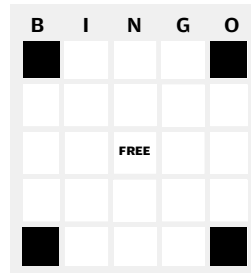

INSIDE CORNERS

RING AROUND THE FREE

BIG L

CARD NO. 3

COVERALL

OUTSIDE CORNERS

KITE AND TAIL

BASEBALL
(Diamond can be any corner)

BIG X

INSIDE CORNERS

RING AROUND THE FREE

BIG L

B	I	N	G	O
 VW Beetle	 Hampton Inn	 Yellow diamond sign	 Burger King	 Rest Area
 McDonald's	 Horses	 Red barn	 South	 Wind mill
 Texas license plate	 Comfort Inn	 FREE	 Grain silo	 Water tower
 A cow	 A flat tire	 Yellow car	 A tractor	 Ohio license plate
 Shell	 Police car	 Pizza Hut	 Motorcycle	 Slow

CARD NO. 4

COVERALL

OUTSIDE CORNERS

KITE AND TAIL

BASEBALL
(Diamond can be any corner)

BIG X

INSIDE CORNERS

RING AROUND THE FREE

BIG L

CARD NO. 5

COVERALL

OUTSIDE CORNERS

KITE AND TAIL

BASEBALL
(Diamond can be any corner)

BIG X

INSIDE CORNERS