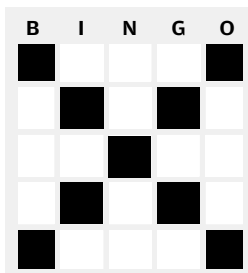

CARD NO. 7

COVERALL

OUTSIDE CORNERS

KITE AND TAIL

BASEBALL
(Diamond can be any corner)

BIG X

INSIDE CORNERS

RING AROUND THE FREE

BIG L

CARD NO. 8

COVERALL

OUTSIDE CORNERS

KITE AND TAIL

BASEBALL
(Diamond can be any corner)

BIG X

INSIDE CORNERS

RING AROUND THE FREE

BIG L

B	I	N	G	O
 Comfort Inn & Suites	 A tractor	 SOUTH	 SUBWAY	 Wind mill
 Shell	 QuikTrip	 Texas license plate	 Work cone	 Pizza Hut
 SLOW	 A cow	 FREE	 A deer	 Yellow car
 Motorcycle	 Florida license plate	 NORTH	 Picket fence	 Feet out the window
 A flat tire	 BP sign	 REST AREA	 KFC	 MAGNOLIA Population sign

CARD NO. 9

COVERALL

OUTSIDE CORNERS

KITE AND TAIL

BASEBALL
(Diamond can be any corner)

BIG X

INSIDE CORNERS

RING AROUND THE FREE