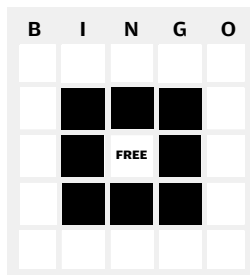

CARD NO. 1

COVERALL

OUTSIDE CORNERS

KITE AND TAIL

BASEBALL
(Diamond can be any corner)

BIG X

INSIDE CORNERS

RING AROUND THE FREE

CARD NO. 9

COVERALL

OUTSIDE CORNERS

KITE AND TAIL

BASEBALL
(Diamond can be any corner)

BIG X

INSIDE CORNERS

RING AROUND THE FREE

BIG L

CARD NO. 10

COVERALL

OUTSIDE CORNERS

KITE AND TAIL

BASEBALL
(Diamond can be any corner)

BIG X

INSIDE CORNERS