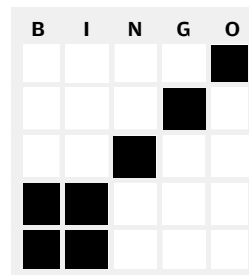

BIG X

INSIDE CORNERS

RING AROUND THE FREE

BIG L

B	I	N	G	O
 VW Beetle	 Hampton Inn	 Yellow diamond sign	 Burger King	 Rest Area
 McDonald's	 Horses	 Red barn	 South	 Wind mill
 Texas license plate	 Comfort Inn	 FREE	 Grain silo	 Water tower
 A cow	 A flat tire	 Yellow car	 A tractor	 Ohio license plate
 Shell	 Police car	 Pizza Hut	 Motorcycle	 Slow

CARD NO. 4

COVERALL

OUTSIDE CORNERS

KITE AND TAIL

BASEBALL
(Diamond can be any corner)

BIG X

INSIDE CORNERS

RING AROUND THE FREE

BIG L

CARD NO. 5

COVERALL

OUTSIDE CORNERS

KITE AND TAIL

BASEBALL
(Diamond can be any corner)

BIG X

INSIDE CORNERS

RING AROUND THE FREE

BIG L

CARD NO. 6

COVERALL

OUTSIDE CORNERS

KITE AND TAIL

BASEBALL
(Diamond can be any corner)

BIG X