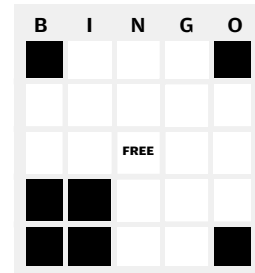

BIG X

INSIDE CORNERS

RING AROUND THE FREE

BIG L

B	I	N	G	O
 VW Beetle	 Hampton Inn	 Yellow diamond sign	 Burger King	 Rest Area
 McDonald's	 Horses	 Red barn	 South	 Wind mill
 Texas license plate	 Comfort Inn	 FREE	 Grain silo	 Water tower
 A cow	 A flat tire	 Yellow car	 A tractor	 Ohio license plate
 Shell	 Police car	 Pizza Hut	 Motorcycle	 Slow

CARD NO. 4

COVERALL

OUTSIDE CORNERS

KITE AND TAIL

BASEBALL
(Diamond can be any corner)

BIG X

INSIDE CORNERS

RING AROUND THE FREE

BIG L

CARD NO. 5

COVERALL

OUTSIDE CORNERS

KITE AND TAIL

BASEBALL
(Diamond can be any corner)

BIG X

INSIDE CORNERS

RING AROUND THE FREE

BIG L

CARD NO. 6

COVERALL

OUTSIDE CORNERS

KITE AND TAIL

BASEBALL
(Diamond can be any corner)

BIG X