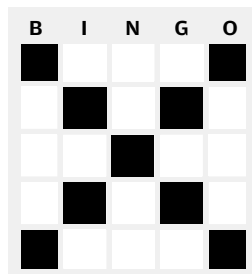

RING AROUND THE FREE

BIG L

CARD NO. 6

COVERALL

OUTSIDE CORNERS

KITE AND TAIL

BASEBALL
(Diamond can be any corner)

BIG X

INSIDE CORNERS

RING AROUND THE FREE

BIG L

B	I	N	G	O
 Wind mill	 Motorcycle		 Red barn	 Work cone
 Florida license plate	 A COW	 REST AREA	 SUBWAY	 A tractor
 BURGER KING	 Water tower	 FREE	 Grain silo	 KFC
 SOUTH	 Picket fence	 Body of water	 POLICE Police car	 An RV
 MAGNOLIA Population sign	 VW Beetle	 Feet out the window		 Comfort Inn & Suites

CARD NO. 7

COVERALL

OUTSIDE CORNERS

KITE AND TAIL

BASEBALL
(Diamond can be any corner)

BIG X

INSIDE CORNERS

RING AROUND THE FREE

BIG L

CARD NO. 8

COVERALL

OUTSIDE CORNERS

KITE AND TAIL

BASEBALL
(Diamond can be any corner)

BIG X

INSIDE CORNERS