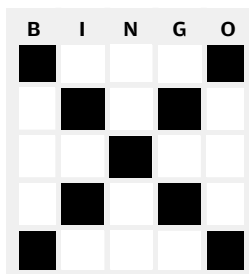

BIG L

CARD NO. 5

COVERALL

OUTSIDE CORNERS

KITE AND TAIL

BASEBALL
(Diamond can be any corner)

BIG X

INSIDE CORNERS

RING AROUND THE FREE

BIG L

CARD NO. 6

COVERALL

OUTSIDE CORNERS

KITE AND TAIL

BASEBALL
(Diamond can be any corner)

BIG X

INSIDE CORNERS

RING AROUND THE FREE

BIG L

B	I	N	G	O
 Wind mill	 Motorcycle		 Red barn	 Work cone
 Florida license plate	 A COW	 REST AREA	 SUBWAY	 A tractor
 BURGER KING	 Water tower	 FREE	 Grain silo	 KFC
 SOUTH	 Picket fence	 Body of water	 POLICE Police car	 An RV
 MAGNOLIA Population sign	 VW Beetle	 Feet out the window		 Comfort Inn & Suites

CARD NO. 7

COVERALL

OUTSIDE CORNERS

KITE AND TAIL

BASEBALL
(Diamond can be any corner)

BIG X

INSIDE CORNERS

RING AROUND THE FREE