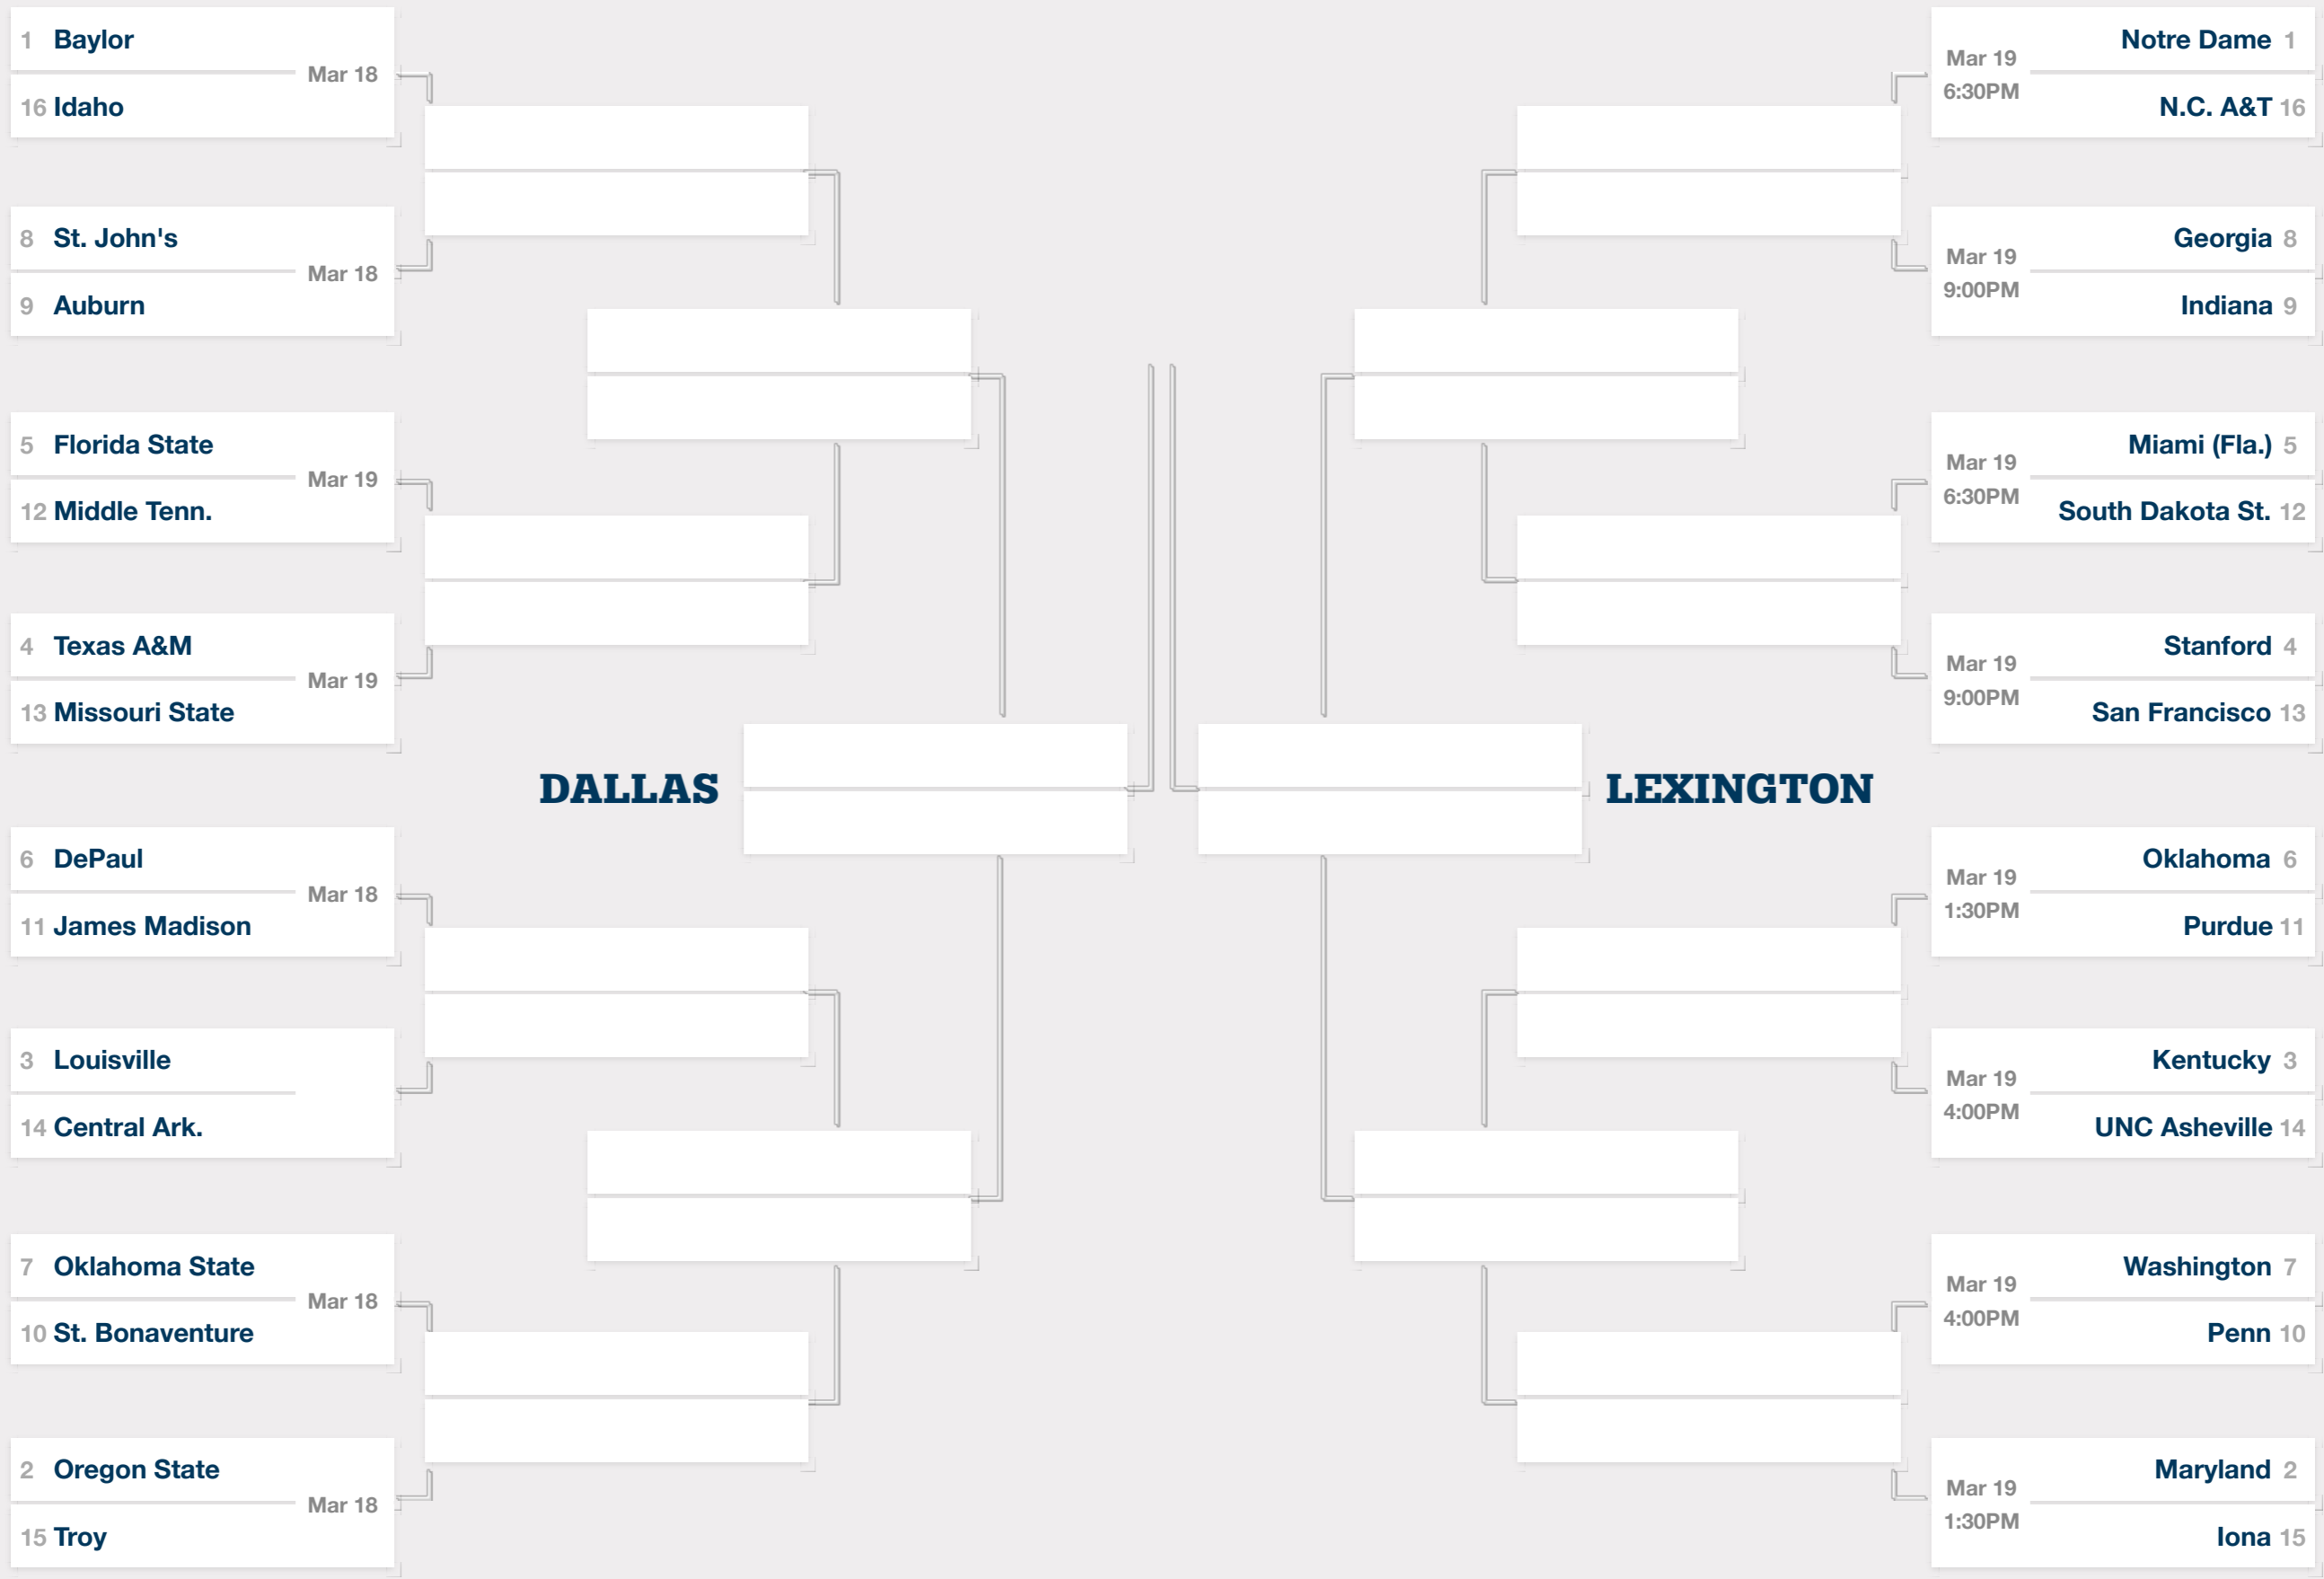

- 1 Connecticut Mar 19 11:00AM
- 16 Robert Morris
- 8 Seton Hall Mar 19 12:30PM
- 9 Duquesne
- 5 Mississippi St. Mar 18 2:30PM
- 12 Chattanooga
- 4 Michigan State Mar 18 12:00PM
- 13 Belmont
- 6 South Florida Mar 18 9:00PM
- 11 Colorado State
- 3 UCLA Mar 19 6:30PM
- 14 Hawaii
- 7 BYU Mar 19 6:30PM
- 10 Missouri
- 2 Texas Mar 19 9:00PM
- 10 Alabama State

- South Carolina 1 Mar 18 7:30PM
- Jacksonville 16
- Geo. Washington 8 Mar 18 5:00PM
- Kansas State 9
- Florida 5 Mar 18 12:00PM
- Albany 12
- Syracuse 4 Mar 18 2:30PM
- Army West Point 13
- West Virginia 6 Mar 18 12:00PM
- Princeton 11
- Ohio State 3 Mar 18 2:30PM
- Buffalo 14
- Tennessee 7 Mar 18 5:00PM
- Green Bay 10
- Arizona State 2 Mar 18 7:30PM
- New Mexico St. 15

All Times Eastern

BRIDGEPORT

SIoux FALLS

Semifinals April 3

CHAMPIONSHIP April 5

Semifinals April 3

**Featured Sections**

- March Madness
- Bracket Challenge Game
- Schools
- NCAA Sports App
- Video
- Brackets
- Rankings
- Newsletters