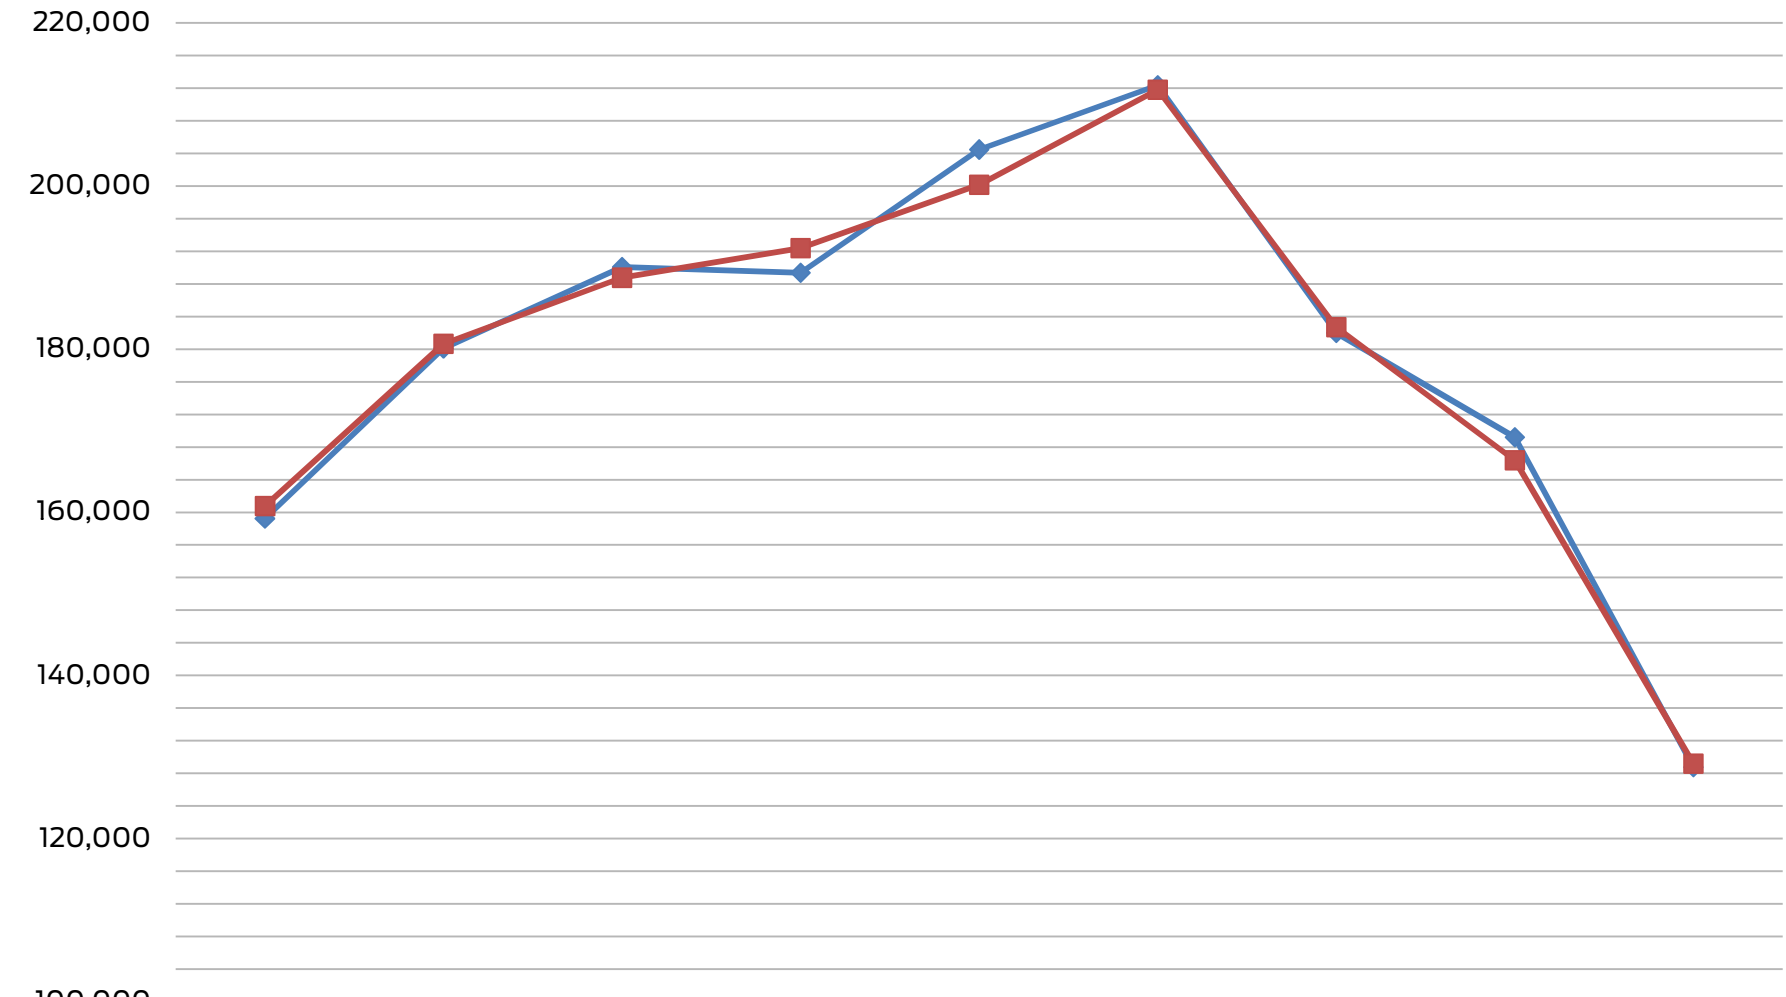

## Number of people boarding and deboarding planes at Killeen Regional

	2005	2006	2007	2008	2009	2010	2011	2012	2013
Boarding	159,244	180,088	190,063	189,351	204,434	212,341	181,989	169,197	128,746
Deboarding	160,777	180,664	188,754	192,382	200,155	211,806	182,696	166,385	129,192

\*Numbers for 2013 through September.

◆ Boarding    ■ Deboarding